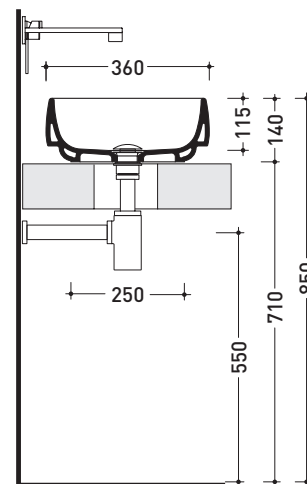

## FG50A Flag 50

Countertop basin 50 cm

•WITHOUT OVERFLOW •WITHOUT TAP LEDGE

Complements: **Forty6 shelf (F6BN)**  
**Solid shelf (SLBN)**  
**Furniture BOX - depth. 37**  
**Furniture BOX - depth. 50**  
**Line taps basin: ONE - NOKÉ - SI - FOLD - X1**  
**Line accessories: TWO - HOOP - NOKÉ - FOLD**

Package dim. **cm** | Weight **15,3 kg** | Pz. Pallet n° -

CE UNI EN 14688 - CL00 Dop-No14688

vista zenitale / zenital view

vista zenitale / zenital view

vista frontale / frontal view

sezione longitudinale / section