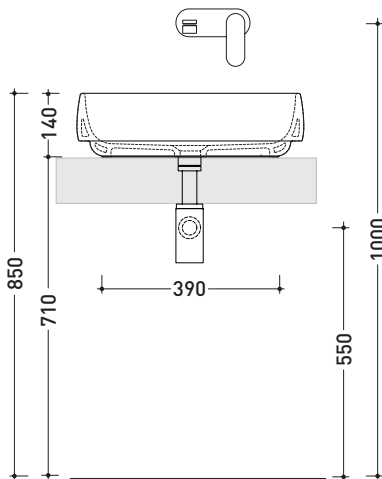

## FG50A Flag 50

Countertop basin 50 cm

•WITHOUT OVERFLOW •WITHOUT TAP LEDGE

Complements: **Forty6 shelf (F6BN)**  
**Solid shelf (SLBN)**  
**Furniture BOX - depth. 37**  
**Furniture BOX - depth. 50**  
**Line taps basin: ONE - NOKÉ - SI - FOLD - X1**  
**Line accessories: TWO - HOOP - NOKÉ - FOLD**

Package dim. **cm** | Weight **15,3 kg** | Pz. Pallet n° -

CE UNI EN 14688 - CL00 Dop-No14688

vista zenitale / zenital view

vista zenitale / zenital view

vista frontale / frontal view

sezione longitudinale / section