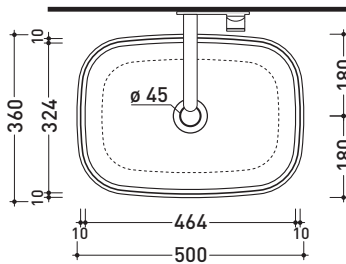

## FG50A Flag 50

Countertop basin 50 cm

•WITHOUT OVERFLOW •WITHOUT TAP LEDGE

Complements: **Forty6 shelf (F6BN)**  
**Solid shelf (SLBN)**  
**Furniture BOX - depth. 37**  
**Furniture BOX - depth. 50**  
**Line taps basin: ONE - NOKÉ - SI - FOLD - X1**  
**Line accessories: TWO - HOOP - NOKÉ - FOLD**

Package dim. **cm** | Weight **15,3 kg** | Pz. Pallet n° -

CE UNI EN 14688 - CL00 Dop-No14688

vista zenitale / zenital view

vista zenitale / zenital view

vista frontale / frontal view

sezione longitudinale / section