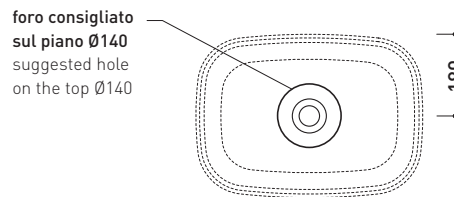

design **ALESSIO PINTO**

2019

FG50A Flag 50

Countertop basin 50 cm

•WITHOUT OVERFLOW •WITHOUT TAP LEDGE

Complements: **Forty6 shelf (F6BN)**
Solid shelf (SLBN)
Furniture BOX - depth. 37
Furniture BOX - depth. 50
Line taps basin: ONE - NOKÉ - SI - FOLD - X1
Line accessories: TWO - HOOP - NOKÉ - FOLD

Technical accessories: **Chrome siphon (SIFL/CR) - Telescopic chrome siphon (SIFL066)**
Stop & Go drain (PLSG)
CERAMIC Stop & Go drain (PLCE)
Two piece set chrome tap filters (RF026)

Package dim. **cm** | Weight **15,3 kg** | Pz. Pallet n° -

CE UNI EN 14688 - CL00 Dop-No14688

sizes in mm

Please consider a 2% tolerance on indicated measurements

CERAMIC: glossy finish

matt finish

white black

milky white graphite antracite lava grey argilla nuvola fango rosso rubens petrolio

<http://www.ceramicaflaminia.it/en/products/345-flag>

©ceramicaflaminiaspa - All rights reserved. Unauthorized copying, publication, reproduction as well as partial reproduction are prohibited

january 2020