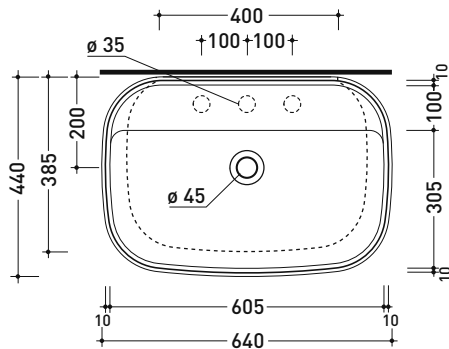

design **ALESSIO PINTO**

2019

FG64L Flag 64

Countertop - wall hung basin 64 cm with tap ledge

•WITH OVERFLOW •ARRANGED FOR THREE HOLES TAP

Complements: **Forty6 shelf (F65058)**
Solid shelf (SL5058)
Furniture BOX - depth. 50
Line taps basin: ONE - NOKÉ - SI - FOLD - X1
Line accessories: TWO - HOOP - NOKÉ - FOLD

Technical accessories: **Chrome siphon (SIFL/CR) - Telescopic chrome siphon (SIFL066)**
Stop & Go drain (PLSG)
CERAMIC Stop & Go drain (PLCE)
Two piece set chrome tap filters (RF026)

Package dim. | Weight **17 kg** | Pz. Pallet n°

CE UNI EN 14688 - CL20 Dop-No14688

vista zenitale / zenital view

vista zenitale / zenital view

vista frontale / frontal view

sezione longitudinale / section

sizes in mm

Please consider a 2% tolerance on indicated measurements