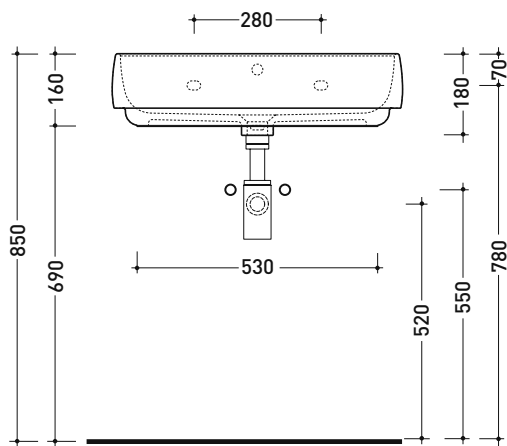

design **ALESSIO PINTO**

2019

FG64L Flag 64

Countertop - wall hung basin 64 cm with tap ledge

•WITH OVERFLOW •ARRANGED FOR THREE HOLES TAP

Complements: **Forty6 shelf (F65058)**
Solid shelf (SL5058)
Furniture BOX - depth. 50
Line taps basin: ONE - NOKÉ - SI - FOLD - X1
Line accessories: TWO - HOOP - NOKÉ - FOLD

Technical accessories: **Chrome siphon (SIFL/CR) - Telescopic chrome siphon (SIFL066)**
Stop & Go drain (PLSG)
CERAMIC Stop & Go drain (PLCE)
Two piece set chrome tap filters (RF026)

Package dim. | Weight **17 kg** | Pz. Pallet n°

CE UNI EN 14688 - CL20 Dop-No14688

vista zenitale / zenital view

vista zenitale / zenital view

vista frontale / frontal view

sezione longitudinale / section

sizes in mm

Please consider a 2% tolerance on indicated measurements