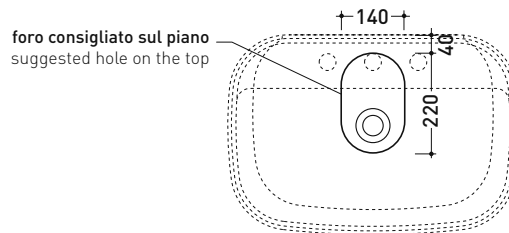

design **ALESSIO PINTO**

2019

FG64L Flag 64

Countertop - wall hung basin 64 cm with tap ledge

•WITH OVERFLOW •ARRANGED FOR THREE HOLES TAP

Complements: **Forty6 shelf (F65058)**
Solid shelf (SL5058)
Furniture BOX - depth. 50
Line taps basin: ONE - NOKÉ - SI - FOLD - X1
Line accessories: TWO - HOOP - NOKÉ - FOLD

Technical accessories: **Chrome siphon (SIFL/CR) - Telescopic chrome siphon (SIFL066)**
Stop & Go drain (PLSG)
CERAMIC Stop & Go drain (PLCE)
Two piece set chrome tap filters (RF026)

Package dim. | Weight **17 kg** | Pz. Pallet n°

CE UNI EN 14688 - CL20 Dop-No14688

vista zenitale / zenital view

vista zenitale / zenital view

vista frontale / frontal view

sezione longitudinale / section

sizes in mm

Please consider a 2% tolerance on indicated measurements