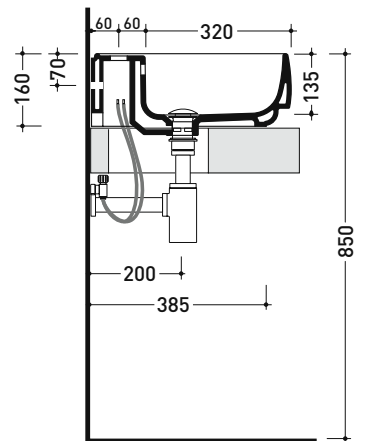

design **ALESSIO PINTO**

2019

FG64L Flag 64

Countertop - wall hung basin 64 cm with tap ledge

•WITH OVERFLOW •ARRANGED FOR THREE HOLES TAP

Complements: **Forty6 shelf (F65058)**
Solid shelf (SL5058)
Furniture BOX - depth. 50
Line taps basin: ONE - NOKÉ - SI - FOLD - X1
Line accessories: TWO - HOOP - NOKÉ - FOLD

Technical accessories: **Chrome siphon (SIFL/CR) - Telescopic chrome siphon (SIFL066)**
Stop & Go drain (PLSG)
CERAMIC Stop & Go drain (PLCE)
Two piece set chrome tap filters (RF026)

Package dim. | Weight **17 kg** | Pz. Pallet n°

CE UNI EN 14688 - CL20 Dop-No14688

vista zenitale / zenital view

vista zenitale / zenital view

vista frontale / frontal view

sezione longitudinale / section

sizes in mm

Please consider a 2% tolerance on indicated measurements