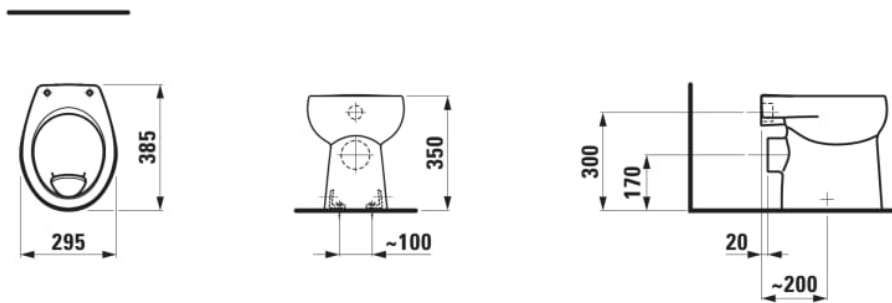

TECHNICAL DRAWINGS