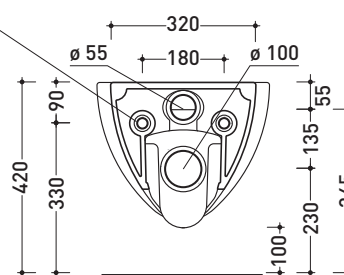

Technical accessories: **Universal fixing bracket for wall hung wc/bidet** (41/P)

Package dim. | Weight **20,5 kg** | Pz. Pallet n° **18**

CE UNI EN 997 Dop-No997

vista zenitale / zenital view

vista laterale / lateral view

sezione longitudinale / section

art. 9008
 kit di fissaggio
 Fischer (in dotazione)
 Fischer fixing kit
 (included in the box)

vista retro / back view

sizes in mm

Please consider a 2% tolerance on indicated measurements