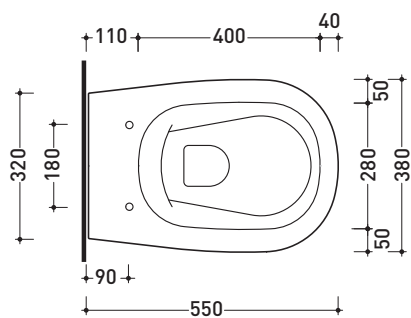

design **ALEXANDER DURINGER** and **STEFANO ROSINI** 2016

IO118G

Wall hung wc with **goclean®** system (fixing kit included art. 9008)

Complements: **SLIM soft-closing thermosetting seat&cover** (IOCW07)
 Line accessories: **TWO - HOOP - NOKÉ - FOLD**

Technical accessories: **Universal fixing bracket for wall hung wc/bidet** (41/P)

Package dim. | Weight **20,5 kg** | Pz. Pallet n° **18**

CE UNI EN 997 Dop-No997

vista zenitale / zenital view

vista laterale / lateral view

sezione longitudinale / section

art. 9008
 kit di fissaggio
 Fischer (in dotazione)
 Fischer fixing kit
 (included in the box)

vista retro / back view

sizes in mm

Please consider a 2% tolerance on indicated measurements