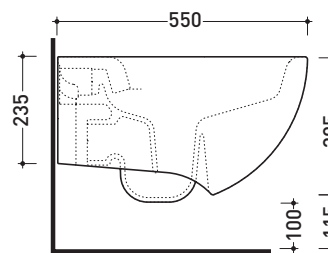

Technical accessories: **Universal fixing bracket for wall hung wc/bidet** (41/P)

Package dim. | Weight **20,5 kg** | Pz. Pallet n° **18**

CE UNI EN 997 Dop-No997

vista zenitale / zenital view

vista laterale / lateral view

sezione longitudinale / section

art. 9008
 kit di fissaggio
 Fischer (in dotazione)
 Fischer fixing kit
 (included in the box)

vista retro / back view

sizes in mm

Please consider a 2% tolerance on indicated measurements