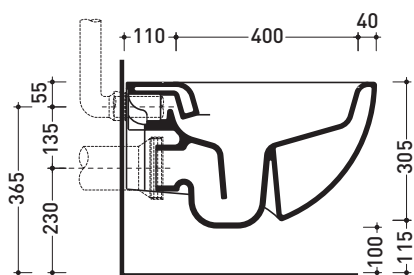

Technical accessories: **Universal fixing bracket for wall hung wc/bidet** (41/P)

Package dim. | Weight **20,5 kg** | Pz. Pallet n° **18**

CE UNI EN 997 Dop-No997

vista zenitale / zenital view

vista laterale / lateral view

sezione longitudinale / section

art. 9008
 kit di fissaggio
 Fischer (in dotazione)
 Fischer fixing kit
 (included in the box)

vista retro / back view

sizes in mm

Please consider a 2% tolerance on indicated measurements