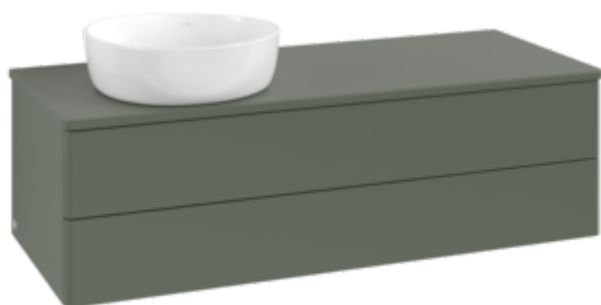

BATHROOM FURNITURE ANTAO

PRODUCT INFORMATION

1 . POSITION

Article number	L22010HL
Article title	Villeroy & Boch Antao Vanity unit, with lighting, 2 pull-out compartments, 1200 x 360 x 500 mm, Leaf Green Matt Lacquer / Leaf Green Matt Lacquer
Product designation	Vanity unit
Collection	Antao
Assembly / Assembly type	wall-mounted
Type of opening	2 pull-out compartments
Equipment	1 x space-saving siphon , 2 x drawer lighting 2 x drawers with anti-slip base
Scope of delivery	1 x vanity unit , 1 x space-saving siphon 1 x fastening
Position of washbasin	washbasin on left
Furniture with tap hole	without drilled tap holes
Position of shelf unit	without
Ordering information	Please order specified washbasin separately.
Depth in mm	500
Width in mm	1200
Height in mm	360
Weight in kg	55,70
express delivery	No
Function	<ul style="list-style-type: none"> • with SoftClosing • with lighting • with push-to-open function
Material front	MDF
Surface of front	Paint
Material body	MDF
Surface of body	Paint
Material cover panel	MDF
Operating mode	Mains-operated
Lighting	2 x LED
Power of lamp	2 x LED / 35,2 W
Degree of protection	IP 44
EAN number	4065467296959
Surface textured	Front without structure

PROJECTS

COLOURS

COLOUR DESIGNATION

Leaf Green Matt Lacquer

COLOUR DESIGNATION OF COVER PANEL

Leaf Green Matt Lacquer