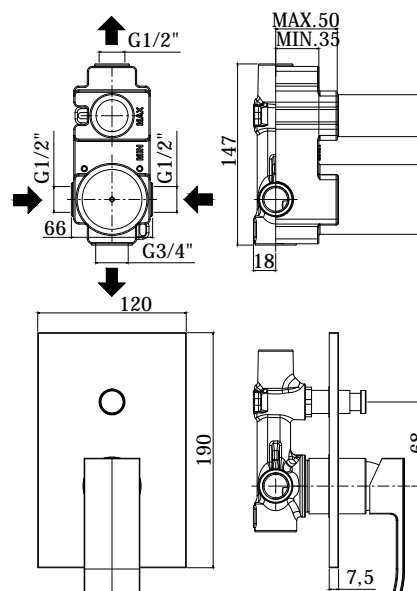

## DESCRIPTION

Concealed shower mixer (2 outlets) complete with:

- wall plate 120x190mm
- 1/2" G hot/cold and upper connections - 3/4" G lower connection