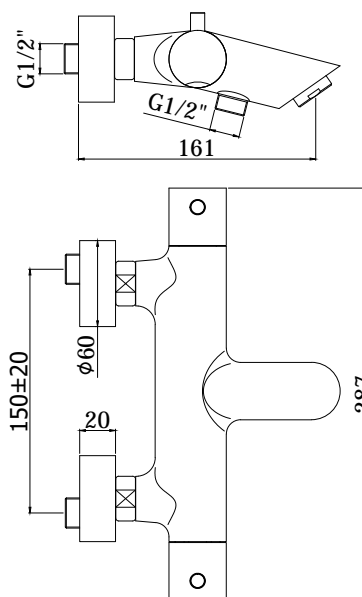

COLLECTION

light exclusive edition

PRODUCT IMAGE

TECHNICAL DRAWING

DESCRIPTION

Thermostatic bath/shower mixer complete with:

- aerator M28x1
- set of 2 S-wall-unions 1/2"x3/4"G and wall-plates

ART.

LIQ 022 . .

without shower set

LIQ 023 . .

with metal joint wall bracket

- with hand-shower and flexible hose

FINISHES

LIQ

- CR - chrome plated
- ST - steel looking finish
- WG - WHITE GOLD finish
- HG - HONEY GOLD finish
- HGSP - BRUSHED HONEY GOLD finish
- ROSE - ROSÉ GOLD finish
- NKN - BLACK NICKEL finish
- NKNSP - BRUSHED BLACK NICKEL finish
- NO - matt black