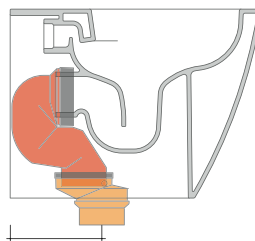

connessioni di scarico
da acquistare
separatamente
drainage connector
to be purchased separately

da/from 50 a/to 330 mm

sezione longitudinale / section

sizes in mm

Please consider a 2% tolerance on indicated measurements

da/from 50 a/to 80 mm

LK8010 (SET: LKR90+LKR20)

da/from 80 a/to 100 mm

LK1012 (SET: LKR90+LKR40)

da/from 100 a/to 120 mm

LK1214 (SET: LKRS+LKR40)

da/from 120 a/to 140 mm

LK1416 (SET: LKRS+LKR20)

da/from 140 a/to 160 mm

LK1618 (SET: LKRS)

da/from 160 a/to 180 mm

LK1820 (SET: LKRS+LKR20)

da/from 180 a/to 200 mm

LK2022 (SET: LKRS+LKR40)

da/from 200 a/to 220 mm

LK2233 (SET: LKR90+LKR33)

da/from 220 a/to 330* mm

WARNING: THE DRAINAGE CONNECTORS ARE NOT INCLUDED