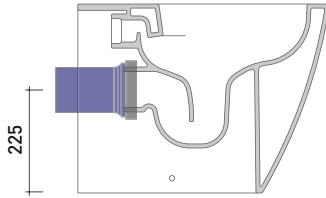

KIT SUITABLE FOR WALL TRAP

LKR00 (SET: LKR00)