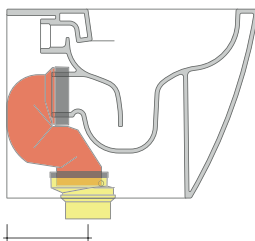

connessioni di scarico
da acquistare
separatamente
drainage connector
to be purchased separately

da/from 50 a/to 330 mm

sezione longitudinale / section

sizes in mm

Please consider a 2% tolerance on indicated measurements

da/from 50 a/to 80 mm

LK8010 (SET: LKR90+LKR20)

da/from 80 a/to 100 mm

LK1012 (SET: LKR90+LKR40)

da/from 100 a/to 120 mm

LK1214 (SET: LKRS+LKR40)

da/from 120 a/to 140 mm

LK1416 (SET: LKRS+LKR20)

da/from 140 a/to 160 mm

LK1618 (SET: LKRS)

da/from 160 a/to 180 mm

LK1820 (SET: LKRS+LKR20)

da/from 180 a/to 200 mm

LK2022 (SET: LKRS+LKR40)

da/from 200 a/to 220 mm

LK2233 (SET: LKR90+LKR33)

da/from 220 a/to 330* mm

WARNING: THE DRAINAGE CONNECTORS ARE NOT INCLUDED