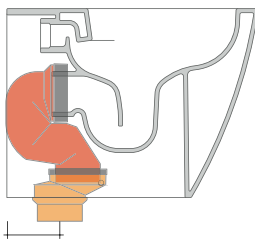

connessioni di scarico
da acquistare
separatamente
drainage connector
to be purchased separately

da/from 50 a/to 330 mm

sezione longitudinale / section

sizes in mm

Please consider a 2% tolerance on indicated measurements

da/from 50 a/to 80 mm

LK8010 (SET: LKR90+LKR20)

da/from 80 a/to 100 mm

LK1012 (SET: LKR90+LKR40)

da/from 100 a/to 120 mm

LK1214 (SET: LKRS+LKR40)

da/from 120 a/to 140 mm

LK1416 (SET: LKRS+LKR20)

da/from 140 a/to 160 mm

LK1618 (SET: LKRS)

da/from 160 a/to 180 mm

LK1820 (SET: LKRS+LKR20)

da/from 180 a/to 200 mm

LK2022 (SET: LKRS+LKR40)

da/from 200 a/to 220 mm

LK2233 (SET: LKR90+LKR33)

da/from 220 a/to 330* mm

WARNING: THE DRAINAGE CONNECTORS ARE NOT INCLUDED