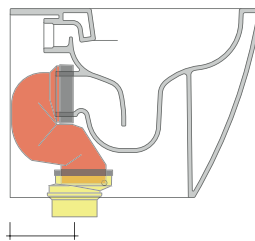

connessioni di scarico
da acquistare
separatamente
drainage connector
to be purchased separately

da/from 50 a/to 330 mm

sezione longitudinale / section

sizes in mm

Please consider a 2% tolerance on indicated measurements

da/from 50 a/to 80 mm

LK8010 (SET: LKR90+LKR20)

da/from 80 a/to 100 mm

LK1012 (SET: LKR90+LKR40)

da/from 100 a/to 120 mm

LK1214 (SET: LKRS+LKR40)

da/from 120 a/to 140 mm

LK1416 (SET: LKRS+LKR20)

da/from 140 a/to 160 mm

LK1618 (SET: LKRS)

da/from 160 a/to 180 mm

LK1820 (SET: LKRS+LKR20)

da/from 180 a/to 200 mm

LK2022 (SET: LKRS+LKR40)

da/from 200 a/to 220 mm

LK2233 (SET: LKR90+LKR33)

da/from 220 a/to 330* mm

WARNING: THE DRAINAGE CONNECTORS ARE NOT INCLUDED