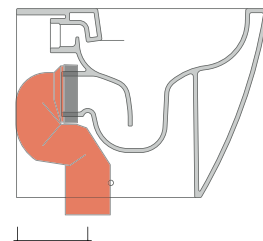

connessioni di scarico
da acquistare
separatamente
drainage connector
to be purchased separately

da/from 50 a/to 330 mm

sezione longitudinale / section

sizes in mm

Please consider a 2% tolerance on indicated measurements

da/from 50 a/to 80 mm

LK8010 (SET: LKR90+LKR20)

da/from 80 a/to 100 mm

LK1012 (SET: LKR90+LKR40)

da/from 100 a/to 120 mm

LK1214 (SET: LKRS+LKR40)

da/from 120 a/to 140 mm

LK1416 (SET: LKRS+LKR20)

da/from 140 a/to 160 mm

LK1618 (SET: LKRS)

da/from 160 a/to 180 mm

LK1820 (SET: LKRS+LKR20)

da/from 180 a/to 200 mm

LK2022 (SET: LKRS+LKR40)

da/from 200 a/to 220 mm

LK2233 (SET: LKR90+LKR33)

da/from 220 a/to 330* mm

WARNING: THE DRAINAGE CONNECTORS ARE NOT INCLUDED