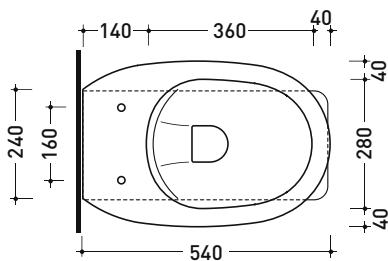

Weight 31,5 kg

Pz. Pallet n°

CE UNI EN 997

Dop-No997

FLAMINIA does not recommend combining this toilet model with rapid-flow/flushometer systems or traditional high tanks

vista zenitale / zenital view

vista laterale / lateral view

vista retro / back view

NOTICE: floor fixing by silicone

da/from 100 a/to 120 mm

sezione longitudinale / section

art. LK1012 (LKR90+LKR40)  
connessioni di scarico  
(in dotazione)  
drainage connector  
(included in the box)

sezione longitudinale / section

sizes in mm

Please consider a 2% tolerance on indicated measurements

CERAMIC: glossy finish

white black

matt finish

milky white carbone