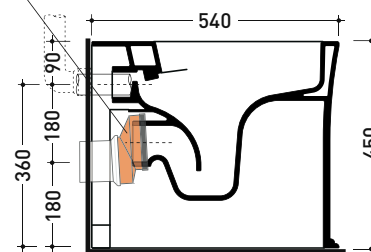

Weight 31,5 kg

Pz. Pallet n°

CE UNI EN 997

Dop-No997

FLAMINIA does not recommend combining this toilet model with rapid-flow/flushometer systems or traditional high tanks

vista zenitale / zenital view

vista laterale / lateral view

vista retro / back view

NOTICE: floor fixing by silicone

da/from 100 a/to 120 mm

sezione longitudinale / section

art. LK1012 (LKR90+LKR40)  
connessioni di scarico  
(in dotazione)  
drainage connector  
(included in the box)

sezione longitudinale / section

sizes in mm

Please consider a 2% tolerance on indicated measurements

CERAMIC: glossy finish

white black

matt finish

milky white carbone