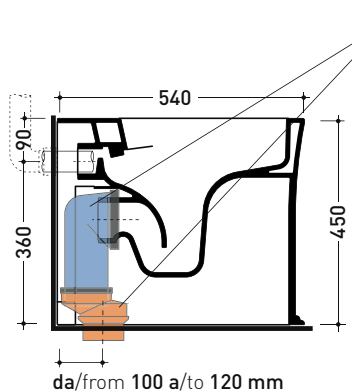

Weight 31,5 kg

Pz. Pallet n°

CE UNI EN 997

Dop-No997

FLAMINIA does not recommend combining this toilet model with rapid-flow/flushometer systems or traditional high tanks

vista zenitale / zenital view

vista laterale / lateral view

vista retro / back view

NOTICE: floor fixing by silicone

da/from 100 a/to 120 mm

sezione longitudinale / section

art. LK1012 (LKR90+LKR40)  
connessioni di scarico  
(in dotazione)  
drainage connector  
(included in the box)

sezione longitudinale / section

sizes in mm

Please consider a 2% tolerance on indicated measurements

CERAMIC: glossy finish

white black

matt finish

milky white carbone