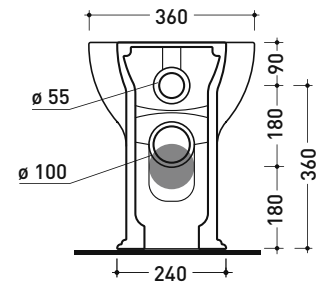

Weight 31,5 kg

Pz. Pallet n°

CE UNI EN 997

Dop-No997

FLAMINIA does not recommend combining this toilet model with rapid-flow/flushometer systems or traditional high tanks

vista zenitale / zenital view

vista laterale / lateral view

vista retro / back view

NOTICE: floor fixing by silicone

da/from 100 a/to 120 mm

sezione longitudinale / section

art. LK1012 (LKR90+LKR40)  
connessioni di scarico  
(in dotazione)  
drainage connector  
(included in the box)

sezione longitudinale / section

sizes in mm

Please consider a 2% tolerance on indicated measurements

CERAMIC: glossy finish

white black

matt finish

milky white carbone