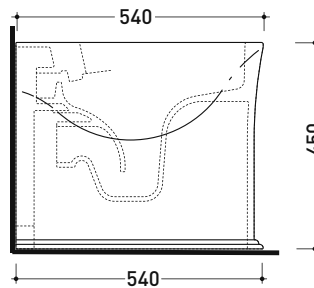

Weight 31,5 kg

Pz. Pallet n°

CE UNI EN 997

Dop-No997

FLAMINIA does not recommend combining this toilet model with rapid-flow/flushometer systems or traditional high tanks

vista zenitale / zenital view

vista laterale / lateral view

vista retro / back view

NOTICE: floor fixing by silicone

da/from 100 a/to 120 mm

sezione longitudinale / section

art. LK1012 (LKR90+LKR40)  
connessioni di scarico  
(in dotazione)  
drainage connector  
(included in the box)

sezione longitudinale / section

sizes in mm

Please consider a 2% tolerance on indicated measurements

CERAMIC: glossy finish

white black

matt finish

milky white carbone