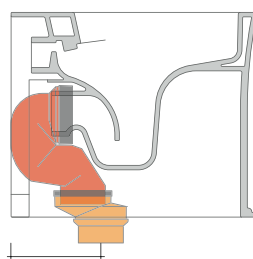

sizes in mm

CERAMIC: glossy finish

matt finish

KIT SUITABLE FOR WALL TRAP

LKR00 (SET: LKR00)

KIT SUITABLE FOR FLOOR TRAP

LKR90 (SET: LKR90)

da/from 50 a/to 80 mm

LK8010 (SET: LKR90+LKR20)

da/from 80 a/to 100 mm

LK1012 (SET: LKR90+LKR40)

da/from 100 a/to 120 mm

LK1214 (SET: LKRS+LKR40)

da/from 120 a/to 140 mm

LK1416 (SET: LKRS+LKR20)

da/from 140 a/to 160 mm

LK1618 (SET: LKRS)

da/from 160 a/to 180 mm

LK1820 (SET: LKRS+LKR20)

da/from 180 a/to 200 mm

LK2022 (SET: LKRS+LKR40)

da/from 200 a/to 220 mm

LK2233 (SET: LKR90+LKR33)

da/from 220 a/to 430* mm

WARNING: THE DRAINAGE CONNECTORS ARE NOT INCLUDED