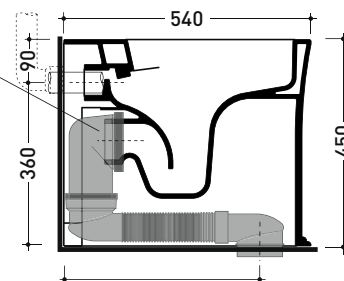

Package dim.

Weight 30,5 kg

Pz. Pallet n°

CE UNI EN 997

Dop-No997

pag. 1/2

FLAMINIA does not recommend combining this toilet model with rapid-flow/flushometer systems or traditional high tanks

vista zenitale / zenital view

vista laterale / lateral view

vista retro / back view

SCARICO A PARETE
PREDISPOSTO PER WC SOSPESO
WALL DISCHARGE ARRANGEMENT
FOR WALL-HUNG WC

sezione longitudinale / section

SCARICO A PAVIMENTO
PREDISPOSTO DA 5 A 43 CM
ARRANGEMENT DISCHARGE
TO FLOOR FROM 5 TO 43 CM

connessioni di scarico
da acquistare
separatamente
drainage connector
to be purchased separately

da/from 50 a/to 430 mm
sezione longitudinale / section

NOTICE: floor fixing by silicone

Please consider a 2% tolerance on indicated measurements

sizes in mm

CERAMIC: glossy finish

matt finish

KIT SUITABLE FOR WALL TRAP

LKR00 (SET: LKR00)

KIT SUITABLE FOR FLOOR TRAP

LKR90 (SET: LKR90)

da/from 50 a/to 80 mm