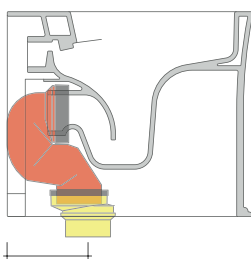

sizes in mm

CERAMIC: glossy finish

matt finish

KIT SUITABLE FOR WALL TRAP

LKR00 (SET: LKR00)

KIT SUITABLE FOR FLOOR TRAP

LKR90 (SET: LKR90)

da/from 50 a/to 80 mm

LK8010 (SET: LKR90+LKR20)

da/from 80 a/to 100 mm

LK1012 (SET: LKR90+LKR40)

da/from 100 a/to 120 mm

LK1214 (SET: LKRS+LKR40)

da/from 120 a/to 140 mm

LK1416 (SET: LKRS+LKR20)

da/from 140 a/to 160 mm

LK1618 (SET: LKRS)

da/from 160 a/to 180 mm

LK1820 (SET: LKRS+LKR20)

da/from 180 a/to 200 mm

LK2022 (SET: LKRS+LKR40)

da/from 200 a/to 220 mm

LK2233 (SET: LKR90+LKR33)

da/from 220 a/to 430* mm

WARNING: THE DRAINAGE CONNECTORS ARE NOT INCLUDED