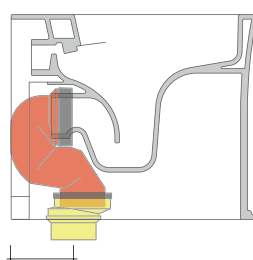

sizes in mm

CERAMIC: glossy finish

matt finish

KIT SUITABLE FOR WALL TRAP

LKR00 (SET: LKR00)

KIT SUITABLE FOR FLOOR TRAP

LKR90 (SET: LKR90)

da/from 50 a/to 80 mm

LK8010 (SET: LKR90+LKR20)

da/from 80 a/to 100 mm

LK1012 (SET: LKR90+LKR40)

da/from 100 a/to 120 mm

LK1214 (SET: LKRS+LKR40)

da/from 120 a/to 140 mm

LK1416 (SET: LKRS+LKR20)

da/from 140 a/to 160 mm

LK1618 (SET: LKRS)

da/from 160 a/to 180 mm

LK1820 (SET: LKRS+LKR20)

da/from 180 a/to 200 mm

LK2022 (SET: LKRS+LKR40)

da/from 200 a/to 220 mm

LK2233 (SET: LKR90+LKR33)

da/from 220 a/to 430* mm

WARNING: THE DRAINAGE CONNECTORS ARE NOT INCLUDED