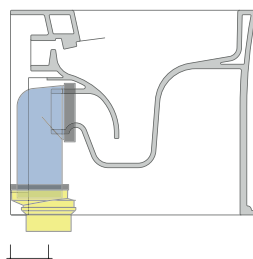

vista laterale / lateral view

vista retro / back view

SCARICO A PARETE
PREDISPOSTO PER WC SOSPESO
WALL DISCHARGE ARRANGEMENT
FOR WALL-HUNG WC

sezione longitudinale / section

SCARICO A PAVIMENTO
PREDISPOSTO DA 5 A 43 CM
ARRANGEMENT DISCHARGE
TO FLOOR FROM 5 TO 43 CM

connessioni di scarico
da acquistare
separatamente
drainage connector
to be purchased separately

da/from 50 a/to 430 mm
sezione longitudinale / section

NOTICE: floor fixing by silicone

Please consider a 2% tolerance on indicated measurements

sizes in mm

CERAMIC: glossy finish

matt finish

KIT SUITABLE FOR WALL TRAP

LKR00 (SET: LKR00)

KIT SUITABLE FOR FLOOR TRAP

LKR90 (SET: LKR90)

da/from 50 a/to 80 mm

LK8010 (SET: LKR90+LKR20)

da/from 80 a/to 100 mm

LK1012 (SET: LKR90+LKR40)

da/from 100 a/to 120 mm

LK1214 (SET: LKRS+LKR40)

da/from 120 a/to 140 mm

LK1416 (SET: LKRS+LKR20)

da/from 140 a/to 160 mm