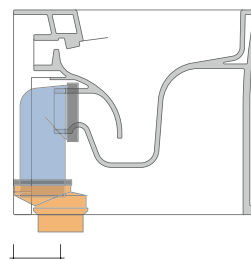

vista laterale / lateral view

vista retro / back view

SCARICO A PARETE
PREDISPOSTO PER WC SOSPESO
WALL DISCHARGE ARRANGEMENT
FOR WALL-HUNG WC

sezione longitudinale / section

SCARICO A PAVIMENTO
PREDISPOSTO DA 5 A 43 CM
ARRANGEMENT DISCHARGE
TO FLOOR FROM 5 TO 43 CM

connessioni di scarico
da acquistare
separatamente
drainage connector
to be purchased separately

da/from 50 a/to 430 mm
sezione longitudinale / section

NOTICE: floor fixing by silicone

Please consider a 2% tolerance on indicated measurements

sizes in mm

CERAMIC: glossy finish

matt finish

KIT SUITABLE FOR WALL TRAP

LKR00 (SET: LKR00)

KIT SUITABLE FOR FLOOR TRAP

LKR90 (SET: LKR90)

da/from 50 a/to 80 mm

LK8010 (SET: LKR90+LKR20)

da/from 80 a/to 100 mm

LK1012 (SET: LKR90+LKR40)

da/from 100 a/to 120 mm

LK1214 (SET: LKRS+LKR40)

da/from 120 a/to 140 mm

LK1416 (SET: LKRS+LKR20)

da/from 140 a/to 160 mm