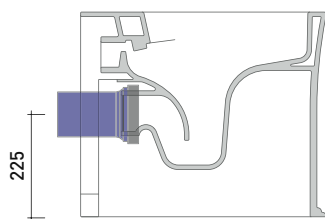

connessioni di scarico
da acquistare
separatamente
drainage connector
to be purchased separately

da/from 50 a/to 430 mm
sezione longitudinale / section

NOTICE: floor fixing by silicone

Please consider a 2% tolerance on indicated measurements

sizes in mm

CERAMIC: glossy finish

matt finish

KIT SUITABLE FOR WALL TRAP

LKR00 (SET: LKR00)

KIT SUITABLE FOR FLOOR TRAP

LKR90 (SET: LKR90)

da/from 50 a/to 80 mm

LK8010 (SET: LKR90+LKR20)

da/from 80 a/to 100 mm

LK1012 (SET: LKR90+LKR40)

da/from 100 a/to 120 mm

LK1214 (SET: LKRS+LKR40)

da/from 120 a/to 140 mm

LK1416 (SET: LKRS+LKR20)

da/from 140 a/to 160 mm

LK1618 (SET: LKRS)

da/from 160 a/to 180 mm

LK1820 (SET: LKRS+LKR20)

da/from 180 a/to 200 mm

LK2022 (SET: LKRS+LKR40)

da/from 200 a/to 220 mm

LK2233 (SET: LKR90+LKR33)

da/from 220 a/to 430* mm