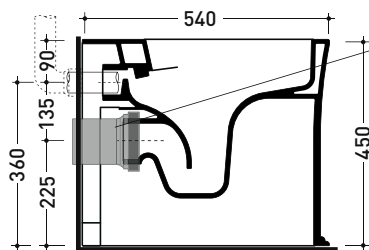

Package dim.

Weight 30,5 kg

Pz. Pallet n°

CE UNI EN 997

Dop-No997

pag. 1/2

FLAMINIA does not recommend combining this toilet model with rapid-flow/flushometer systems or traditional high tanks

vista zenitale / zenital view

vista laterale / lateral view

vista retro / back view

SCARICO A PARETE
PREDISPOSTO PER WC SOSPESO
WALL DISCHARGE ARRANGEMENT
FOR WALL-HUNG WC

sezione longitudinale / section

SCARICO A PAVIMENTO
PREDISPOSTO DA 5 A 43 CM
ARRANGEMENT DISCHARGE
TO FLOOR FROM 5 TO 43 CM

connessioni di scarico
da acquistare
separatamente
drainage connector
to be purchased separately

da/from 50 a/to 430 mm
sezione longitudinale / section

NOTICE: floor fixing by silicone

Please consider a 2% tolerance on indicated measurements

LK1618 (SET: LKRS)

da/from 160 a/to 180 mm

LK1820 (SET: LKRS+LKR20)

da/from 180 a/to 200 mm

LK2022 (SET: LKRS+LKR40)

da/from 200 a/to 220 mm

LK2233 (SET: LKR90+LKR33)

da/from 220 a/to 430* mm