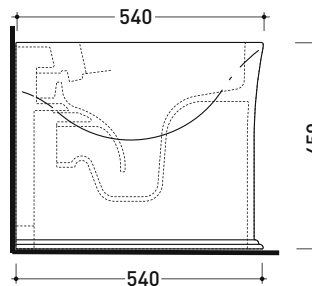

Package dim.

Weight 30,5 kg

Pz. Pallet n°

CE UNI EN 997

Dop-No997

pag. 1/2

FLAMINIA does not recommend combining this toilet model with rapid-flow/flushometer systems or traditional high tanks

vista zenitale / zenital view

vista laterale / lateral view

vista retro / back view

SCARICO A PARETE
PREDISPOSTO PER WC SOSPESO
WALL DISCHARGE ARRANGEMENT
FOR WALL-HUNG WC

sezione longitudinale / section

SCARICO A PAVIMENTO
PREDISPOSTO DA 5 A 43 CM
ARRANGEMENT DISCHARGE
TO FLOOR FROM 5 TO 43 CM