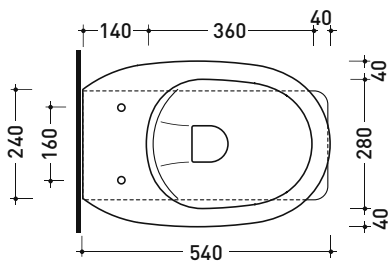

Package dim.

Weight 30,5 kg

Pz. Pallet n°

CE UNI EN 997

Dop-No997

pag. 1/2

FLAMINIA does not recommend combining this toilet model with rapid-flow/flushometer systems or traditional high tanks

vista zenitale / zenital view

vista laterale / lateral view

vista retro / back view

SCARICO A PARETE
PREDISPOSTO PER WC SOSPESO
WALL DISCHARGE ARRANGEMENT
FOR WALL-HUNG WC

sezione longitudinale / section

SCARICO A PAVIMENTO
PREDISPOSTO DA 5 A 43 CM
ARRANGEMENT DISCHARGE
TO FLOOR FROM 5 TO 43 CM