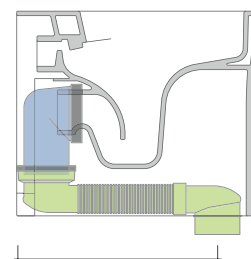

sizes in mm

CERAMIC: glossy finish

matt finish

KIT SUITABLE FOR WALL TRAP

LKR00 (SET: LKR00)

KIT SUITABLE FOR FLOOR TRAP

LKR90 (SET: LKR90)

da/from 50 a/to 80 mm

LK8010 (SET: LKR90+LKR20)

da/from 80 a/to 100 mm

LK1012 (SET: LKR90+LKR40)

da/from 100 a/to 120 mm

LK1214 (SET: LKRS+LKR40)

da/from 120 a/to 140 mm

LK1416 (SET: LKRS+LKR20)

da/from 140 a/to 160 mm

LK1618 (SET: LKRS)

da/from 160 a/to 180 mm

LK1820 (SET: LKRS+LKR20)

da/from 180 a/to 200 mm

LK2022 (SET: LKRS+LKR40)

da/from 200 a/to 220 mm

LK2233 (SET: LKR90+LKR33)

da/from 220 a/to 430* mm

WARNING: THE DRAINAGE CONNECTORS ARE NOT INCLUDED