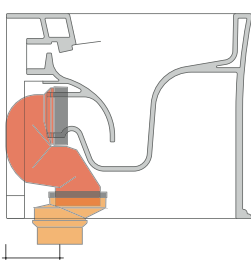

sizes in mm

CERAMIC: glossy finish

matt finish

KIT SUITABLE FOR WALL TRAP

LKR00 (SET: LKR00)

KIT SUITABLE FOR FLOOR TRAP

LKR90 (SET: LKR90)

da/from 50 a/to 80 mm

LK8010 (SET: LKR90+LKR20)

da/from 80 a/to 100 mm

LK1012 (SET: LKR90+LKR40)

da/from 100 a/to 120 mm

LK1214 (SET: LKRS+LKR40)

da/from 120 a/to 140 mm

LK1416 (SET: LKRS+LKR20)

da/from 140 a/to 160 mm

LK1618 (SET: LKRS)

da/from 160 a/to 180 mm

LK1820 (SET: LKRS+LKR20)

da/from 180 a/to 200 mm

LK2022 (SET: LKRS+LKR40)

da/from 200 a/to 220 mm

LK2233 (SET: LKR90+LKR33)

da/from 220 a/to 430* mm

WARNING: THE DRAINAGE CONNECTORS ARE NOT INCLUDED