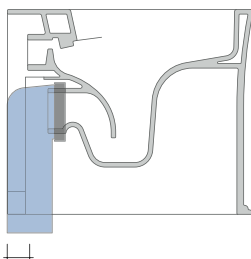

vista laterale / lateral view

vista retro / back view

SCARICO A PARETE
PREDISPOSTO PER WC SOSPESO
WALL DISCHARGE ARRANGEMENT
FOR WALL-HUNG WC

sezione longitudinale / section

SCARICO A PAVIMENTO
PREDISPOSTO DA 5 A 43 CM
ARRANGEMENT DISCHARGE
TO FLOOR FROM 5 TO 43 CM

connessioni di scarico
da acquistare
separatamente
drainage connector
to be purchased separately

da/from 50 a/to 430 mm
sezione longitudinale / section

NOTICE: floor fixing by silicone

Please consider a 2% tolerance on indicated measurements

sizes in mm

CERAMIC: glossy finish

matt finish

KIT SUITABLE FOR WALL TRAP

LKR00 (SET: LKR00)

KIT SUITABLE FOR FLOOR TRAP

LKR90 (SET: LKR90)

da/from 50 a/to 80 mm

LK8010 (SET: LKR90+LKR20)

da/from 80 a/to 100 mm

LK1012 (SET: LKR90+LKR40)

da/from 100 a/to 120 mm

LK1214 (SET: LKRS+LKR40)

da/from 120 a/to 140 mm

LK1416 (SET: LKRS+LKR20)

da/from 140 a/to 160 mm