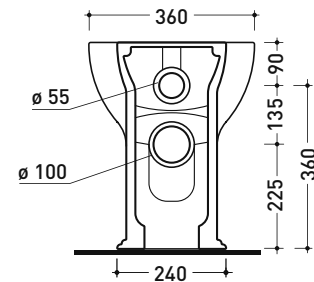

Package dim.

Weight 30,5 kg

Pz. Pallet n°

CE UNI EN 997

Dop-No997

pag. 1/2

FLAMINIA does not recommend combining this toilet model with rapid-flow/flushometer systems or traditional high tanks

vista zenitale / zenital view

vista laterale / lateral view

vista retro / back view

SCARICO A PARETE
PREDISPOSTO PER WC SOSPESO
WALL DISCHARGE ARRANGEMENT
FOR WALL-HUNG WC

sezione longitudinale / section

SCARICO A PAVIMENTO
PREDISPOSTO DA 5 A 43 CM
ARRANGEMENT DISCHARGE
TO FLOOR FROM 5 TO 43 CM

sizes in mm

CERAMIC: glossy finish

matt finish

KIT SUITABLE FOR WALL TRAP

LKR00 (SET: LKR00)

KIT SUITABLE FOR FLOOR TRAP

LKR90 (SET: LKR90)

da/from 50 a/to 80 mm

LK1618 (SET: LKRS)

da/from 160 a/to 180 mm

LK1820 (SET: LKRS+LKR20)

da/from 180 a/to 200 mm

LK2022 (SET: LKRS+LKR40)

da/from 200 a/to 220 mm

LK2233 (SET: LKR90+LKR33)

da/from 220 a/to 430* mm