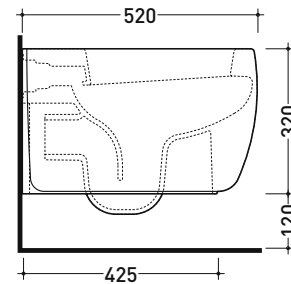

Package dim. 53,4 x 35,4 x 40 cm | Weight 26,5 kg | Pz. Pallet n° 15

UNI EN 997

Dop-No997

FLAMINIA does not recommend combining this toilet model with rapid-flow/flushometer systems or traditional high tanks

vista zenitale / zenital view

vista laterale / lateral view

sezione longitudinale / section

vista retro / back view

sizes in mm

CERAMIC: glossy finish

matt finish

Please consider a 2% tolerance on indicated measurements