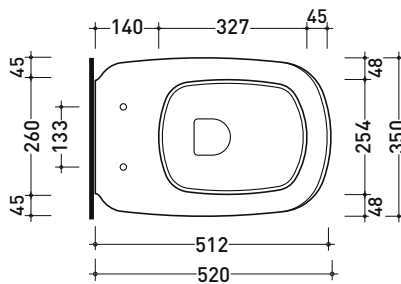

## MN118

Wall hung wc (wall fixing kit art. 9008 included)

Complements: **Soft-closing thermosetting wrapping seat&cover (MNCW03)**  
**Line accessories: TWO - HOOP - NOKE - FOLD**

Technical accessories: **Universal fixing bracket for wall hung wc/bidet (41/P)**

Package dim. 53,4 x 35,4 x 40 cm | Weight 26,5 kg | Pz. Pallet n° 15

UNI EN 997

Dop-No997

FLAMINIA does not recommend combining this toilet model with rapid-flow/flushometer systems or traditional high tanks

vista zenitale / zenital view

vista laterale / lateral view

sezione longitudinale / section

vista retro / back view

sizes in mm

CERAMIC: glossy finish

matt finish

Please consider a 2% tolerance on indicated measurements