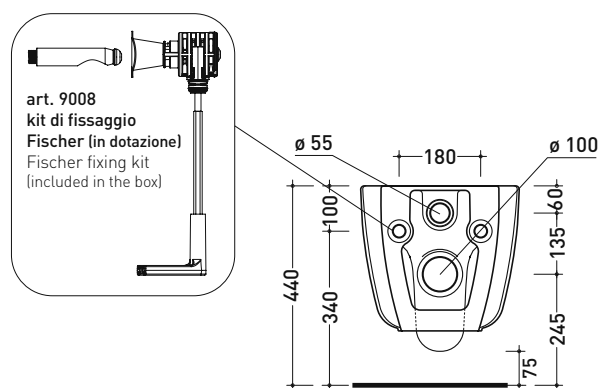

## MN118

Wall hung wc (wall fixing kit art. 9008 included)

Complements: **Soft-closing thermosetting wrapping seat&cover (MNCW03)**  
**Line accessories: TWO - HOOP - NOKE - FOLD**

Technical accessories: **Universal fixing bracket for wall hung wc/bidet (41/P)**

Package dim. 53,4 x 35,4 x 40 cm | Weight 26,5 kg | Pz. Pallet n° 15

UNI EN 997

Dop-No997

FLAMINIA does not recommend combining this toilet model with rapid-flow/flushometer systems or traditional high tanks

vista zenitale / zenital view

vista laterale / lateral view

sezione longitudinale / section

vista retro / back view

sizes in mm

CERAMIC: glossy finish

matt finish

Please consider a 2% tolerance on indicated measurements