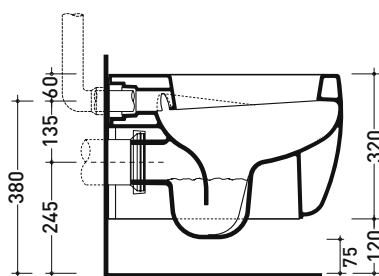

## MN118

Wall hung wc (wall fixing kit art. 9008 included)

Complements: **Soft-closing thermosetting wrapping seat&cover (MNCW03)**  
**Line accessories: TWO - HOOP - NOKE - FOLD**

Technical accessories: **Universal fixing bracket for wall hung wc/bidet (41/P)**

Package dim. 53,4 x 35,4 x 40 cm | Weight 26,5 kg | Pz. Pallet n° 15

UNI EN 997

Dop-No997

FLAMINIA does not recommend combining this toilet model with rapid-flow/flushometer systems or traditional high tanks

vista zenitale / zenital view

vista laterale / lateral view

sezione longitudinale / section

vista retro / back view

sizes in mm

CERAMIC: glossy finish

matt finish

Please consider a 2% tolerance on indicated measurements