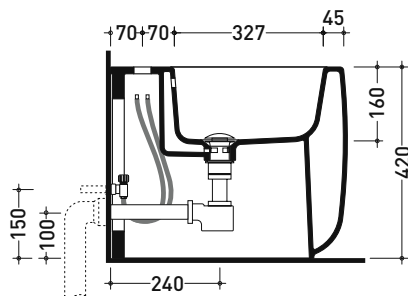

## MN217

**Back to wall single-hole bidet (floor fixing kit art. 9003 included)**

• WITH OVERFLOW • WITHOUT TAP HOLE ON DEMAND

Complements: **Line taps bidet:** ONE - NOKÉ - SI - FOLD - X1  
**Line accessories:** TWO - HOOP - NOKÉ - FOLD

Technical accessories: **Short chrome siphon for bidet (SIFB/CR)**  
**Stop & Go drain (PLSG)**  
**CERAMIC Stop & Go drain (PLCE)**  
**Two piece set chrome tap filters (RF026)**

Package dim. **53 x 35,5 x 43 cm** | Weight **29,5 kg** | Pz. Pallet n° **15**

CE UNI EN 14528 - CL20 Dop-No14528

vista zenitale / zenital view

vista laterale / lateral view

sezione longitudinale / section

vista retro / back view

sizes in mm

CERAMIC: glossy finish

white