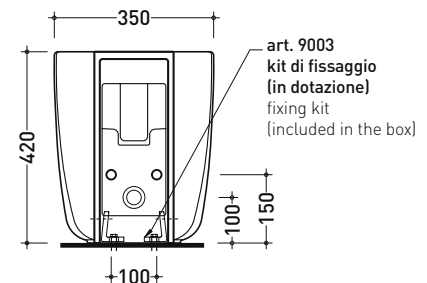

Technical accessories: **Short chrome siphon for bidet (SIFB/CR)**  
**Stop & Go drain (PLSG)**  
**CERAMIC Stop & Go drain (PLCE)**  
**Two piece set chrome tap filters (RF026)**

Package dim. **53 x 35,5 x 43 cm** | Weight **29,5 kg** | Pz. Pallet n° **15**

CE UNI EN 14528 - CL20 Dop-No14528

vista zenitale / zenital view

vista laterale / lateral view

sezione longitudinale / section

vista retro / back view

sizes in mm

CERAMIC: glossy finish

white

Please consider a 2% tolerance on indicated measurements