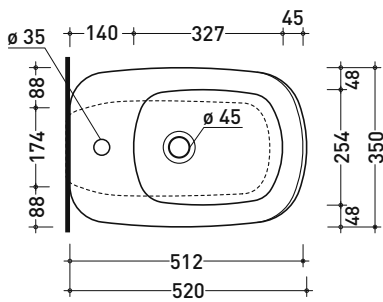

## MN217

**Back to wall single-hole bidet (floor fixing kit art. 9003 included)**

• WITH OVERFLOW • WITHOUT TAP HOLE ON DEMAND

Complements: **Line taps bidet:** ONE - NOKÉ - SI - FOLD - X1  
**Line accessories:** TWO - HOOP - NOKÉ - FOLD

Technical accessories: **Short chrome siphon for bidet (SIFB/CR)**  
**Stop & Go drain (PLSG)**  
**CERAMIC Stop & Go drain (PLCE)**  
**Two piece set chrome tap filters (RF026)**

Package dim. **53 x 35,5 x 43 cm** | Weight **29,5 kg** | Pz. Pallet n° **15**

CE UNI EN 14528 - CL20 Dop-No14528

vista zenitale / zenital view

vista laterale / lateral view

sezione longitudinale / section

vista retro / back view

sizes in mm

CERAMIC: glossy finish

white

Please consider a 2% tolerance on indicated measurements