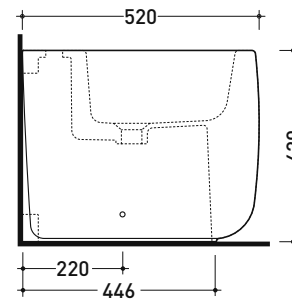

## MN217

**Back to wall single-hole bidet (floor fixing kit art. 9003 included)**

• WITH OVERFLOW • WITHOUT TAP HOLE ON DEMAND

Complements: **Line taps bidet:** ONE - NOKÉ - SI - FOLD - X1  
**Line accessories:** TWO - HOOP - NOKÉ - FOLD

Technical accessories: **Short chrome siphon for bidet (SIFB/CR)**  
**Stop & Go drain (PLSG)**  
**CERAMIC Stop & Go drain (PLCE)**  
**Two piece set chrome tap filters (RF026)**

Package dim. **53 x 35,5 x 43 cm** | Weight **29,5 kg** | Pz. Pallet n° **15**

CE UNI EN 14528 - CL20 Dop-No14528

vista zenitale / zenital view

vista laterale / lateral view

sezione longitudinale / section

vista retro / back view

sizes in mm

CERAMIC: glossy finish

white

Please consider a 2% tolerance on indicated measurements