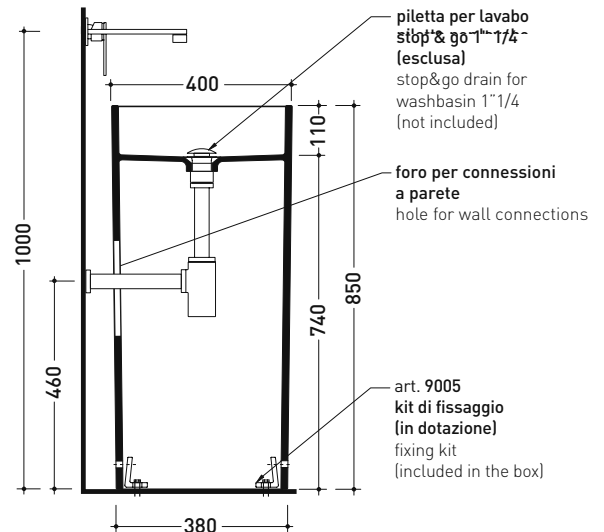

MW40P Monowash 40

Wall column-basin 40 cm
(floor fixing kit art. 9005 included)

• WITHOUT OVERFLOW • WITHOUT TAP LEDGE

Complements: **Line wall-taps basin:** ONE - NOKÈ - SI
Line accessories: TWO - HOOP - NOKÈ - FOLD

Technical accessories: **Chrome siphon (SIFL/CR)**
Stop & Go drain (PLSG)
Ceramic Stop&Go drain (PLCE)
Chrome waste with automatic integrated overflow (PLTPCR)
Waste with automatic integrated overflow and ceramic cover (PLTPCE)

Package dim. 42,5 x 42,5 x 90 cm | Weight 45 kg | Pz. Pallet n° 4

UNI EN 14688 - CL00 Dop-No14688

vista zenitale / zenital view

vista frontale / frontal view

sezione longitudinale / section

Please consider a 2% tolerance on indicated measurements

sizes in mm

CERAMIC: glossy finish

white black

matt finish

milky white carbone argilla cenere nuvola fango rosso rubens petrolio

METAL: glossy finish

bianco / oro bianco / platino