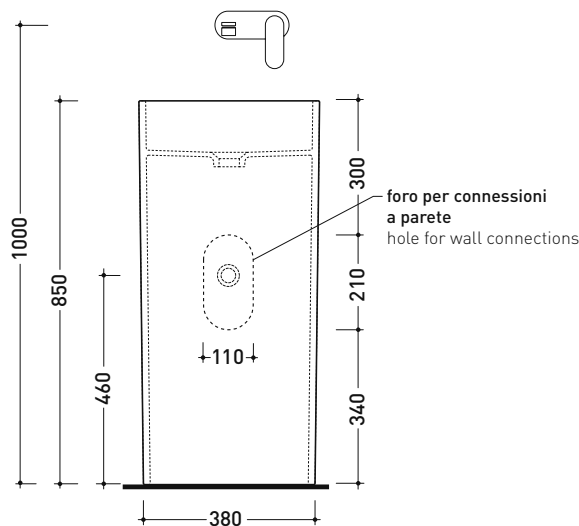

MW40P Monowash 40

Wall column-basin 40 cm
(floor fixing kit art. 9005 included)

• WITHOUT OVERFLOW • WITHOUT TAP LEDGE

Complements: **Line wall-taps basin:** ONE - NOKÈ - SI
Line accessories: TWO - HOOP - NOKÈ - FOLD

Technical accessories: **Chrome siphon (SIFL/CR)**
Stop & Go drain (PLSG)
Ceramic Stop&Go drain (PLCE)
Chrome waste with automatic integrated overflow (PLTPCR)
Waste with automatic integrated overflow and ceramic cover (PLTPCE)

Package dim. 42,5 x 42,5 x 90 cm | Weight 45 kg | Pz. Pallet n° 4

UNI EN 14688 - CL00 Dop-No14688

vista zenitale / zenital view

vista frontale / frontal view

sezione longitudinale / section

Please consider a 2% tolerance on indicated measurements