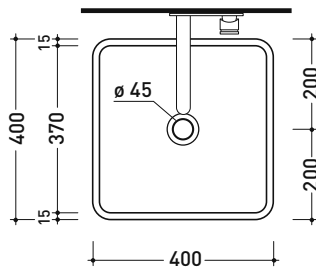

MW40P Monowash 40

Wall column-basin 40 cm
(floor fixing kit art. 9005 included)

• WITHOUT OVERFLOW • WITHOUT TAP LEDGE

Complements: **Line wall-taps basin:** ONE - NOKÈ - SI
Line accessories: TWO - HOOP - NOKÈ - FOLD

Package dim. 42,5 x 42,5 x 90 cm | Weight 45 kg | Pz. Pallet n° 4

UNI EN 14688 - CL00 Dop-No14688

vista zenitale / zenital view

vista frontale / frontal view

sezione longitudinale / section

Please consider a 2% tolerance on indicated measurements