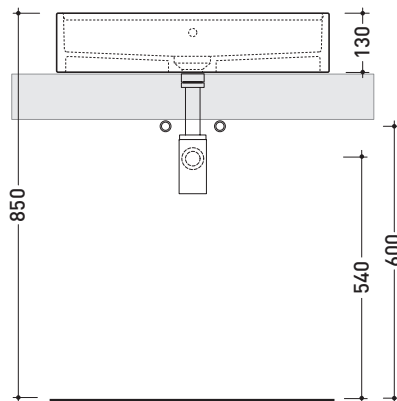

MW60PR Miniwash 60

Countertop basin cm 60 with tap ledge

•WITH OVERFLOW •ARRANGED FOR FIVE TAP HOLES

Complements: **Forty6 shelf (F6MW)**
Solid shelf (SLMW)
Furniture BOX - depth. 50
Line taps basin: ONE - NOKÈ - SI - FOLD - X1
Line accessories: TWO - HOOP - NOKÈ - FOLD

Technical accessories: **Chrome siphon (SIFL/CR) - Telescopic chrome siphon (SIFL066)**
Stop & Go drain (PLSG)
CERAMIC Stop & Go drain (PLCE)
Two piece set chrome tap filters (RF026)

Package dim. | Weight **21 kg** | Pz. Pallet n° **12**

UNI EN 14688 - CL20 Dop-No14688

vista zenitale / zenital view

vista zenitale / zenital view

vista frontale / frontal view

sezione longitudinale / section

sizes in mm

Please consider a 2% tolerance on indicated measurements