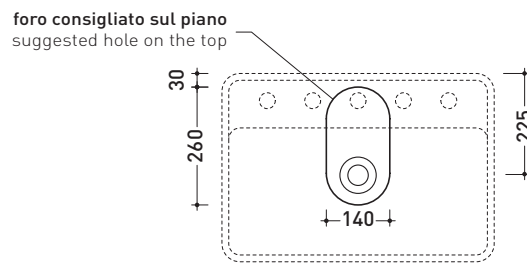

MW60PR Miniwash 60

Countertop basin cm 60 with tap ledge

•WITH OVERFLOW •ARRANGED FOR FIVE TAP HOLES

Complements: **Forty6 shelf (F6MW)**
Solid shelf (SLMW)
Furniture BOX - depth. 50
Line taps basin: ONE - NOKÈ - SI - FOLD - X1
Line accessories: TWO - HOOP - NOKÈ - FOLD

Technical accessories: **Chrome siphon (SIFL/CR) - Telescopic chrome siphon (SIFL066)**
Stop & Go drain (PLSG)
CERAMIC Stop & Go drain (PLCE)
Two piece set chrome tap filters (RF026)

Package dim. | Weight **21 kg** | Pz. Pallet n° **12**

UNI EN 14688 - CL20 Dop-No14688

vista zenitale / zenital view

vista zenitale / zenital view

vista frontale / frontal view

sezione longitudinale / section

sizes in mm

Please consider a 2% tolerance on indicated measurements