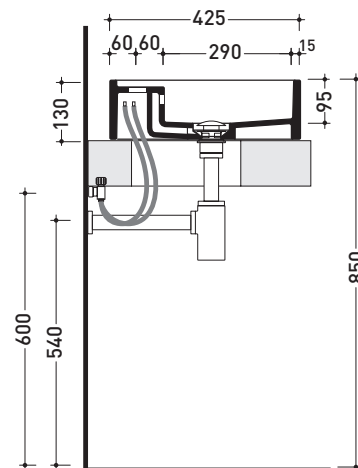

MW60PR Miniwash 60

Countertop basin cm 60 with tap ledge

•WITH OVERFLOW •ARRANGED FOR FIVE TAP HOLES

Complements: **Forty6 shelf (F6MW)**
Solid shelf (SLMW)
Furniture BOX - depth. 50
Line taps basin: ONE - NOKÈ - SI - FOLD - X1
Line accessories: TWO - HOOP - NOKÈ - FOLD

Technical accessories: **Chrome siphon (SIFL/CR) - Telescopic chrome siphon (SIFL066)**
Stop & Go drain (PLSG)
CERAMIC Stop & Go drain (PLCE)
Two piece set chrome tap filters (RF026)

Package dim. | Weight **21 kg** | Pz. Pallet n° **12**

UNI EN 14688 - CL20 Dop-No14688

vista zenitale / zenital view

vista zenitale / zenital view

vista frontale / frontal view

sezione longitudinale / section

sizes in mm

Please consider a 2% tolerance on indicated measurements