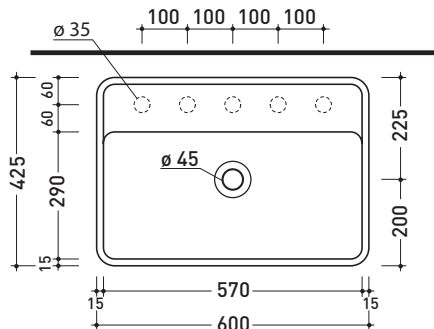

MW60PR Miniwash 60

Countertop basin cm 60 with tap ledge

•WITH OVERFLOW •ARRANGED FOR FIVE TAP HOLES

Complements: **Forty6 shelf (F6MW)**
Solid shelf (SLMW)
Furniture BOX - depth. 50
Line taps basin: ONE - NOKÈ - SI - FOLD - X1
Line accessories: TWO - HOOP - NOKÈ - FOLD

Technical accessories: **Chrome siphon (SIFL/CR) - Telescopic chrome siphon (SIFL066)**
Stop & Go drain (PLSG)
CERAMIC Stop & Go drain (PLCE)
Two piece set chrome tap filters (RF026)

Package dim. | Weight **21 kg** | Pz. Pallet n° **12**

UNI EN 14688 - CL20 Dop-No14688

vista zenitale / zenital view

vista zenitale / zenital view

vista frontale / frontal view

sezione longitudinale / section

sizes in mm

Please consider a 2% tolerance on indicated measurements