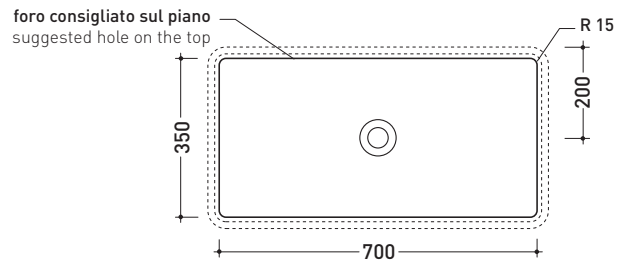

MW75SP Miniwash 75

Under-counter basin 75 cm

•WITHOUT OVERFLOW •GLAZED EXTERIOR

Complements: **Fly crystal tops (FY75PC)**
FlyMax Pietraluce tops (FY75SP)
Line taps basin: ONE - NOKÈ - SI - FOLD - X1
Line accessories: TWO - HOOP - NOKÈ - FOLD

Technical accessories: **Chrome siphon (SIFL/CR) - Telescopic chrome siphon (SIFL066)**
Stop & Go drain (PLSG)
CERAMIC Stop & Go drain (PLCE)
Two piece set chrome tap filters (RF026)

Package dim. **77 x 14,5 x 42 cm** | Weight **21,5 kg** | Pz. Pallet n° **24**

CE UNI EN 14688 - CL00 Dop-No14688

vista zenitale / zenital view

vista zenitale / zenital view

vista frontale / frontal view

sezione longitudinale / section

sizes in mm

Please consider a 2% tolerance on indicated measurements