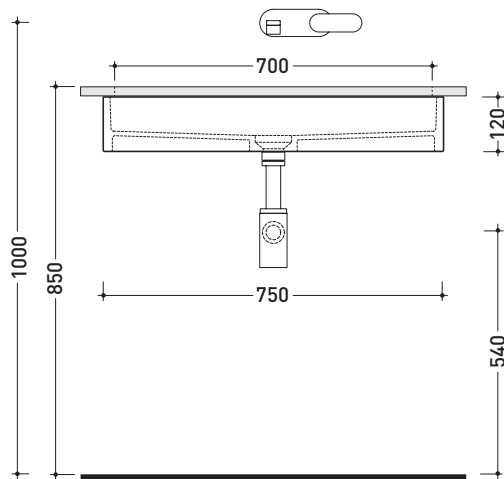

MW75SP Miniwash 75

Under-counter basin 75 cm

•WITHOUT OVERFLOW •GLAZED EXTERIOR

Complements: **Fly crystal tops (FY75PC)**
FlyMax Pietraluce tops (FY75SP)
Line taps basin: ONE - NOKÈ - SI - FOLD - X1
Line accessories: TWO - HOOP - NOKÈ - FOLD

Technical accessories: **Chrome siphon (SIFL/CR) - Telescopic chrome siphon (SIFL066)**
Stop & Go drain (PLSG)
CERAMIC Stop & Go drain (PLCE)
Two piece set chrome tap filters (RF026)

Package dim. **77 x 14,5 x 42 cm** | Weight **21,5 kg** | Pz. Pallet n° **24**

CE UNI EN 14688 - CL00 Dop-No14688

vista zenitale / zenital view

vista zenitale / zenital view

vista frontale / frontal view

sezione longitudinale / section

sizes in mm

Please consider a 2% tolerance on indicated measurements