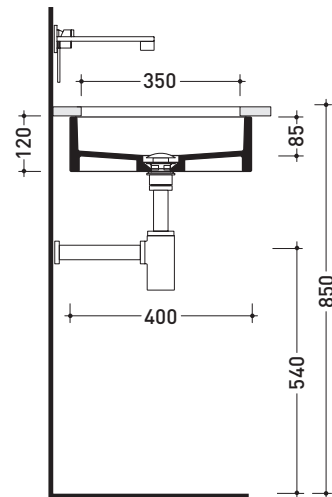

Technical accessories: **Chrome siphon (SIFL/CR) - Telescopic chrome siphon (SIFL066)**
Stop & Go drain (PLSG)
CERAMIC Stop & Go drain (PLCE)
Two piece set chrome tap filters (RF026)

Package dim. **77 x 14,5 x 42 cm** | Weight **21,5 kg** | Pz. Pallet n° **24**

CE UNI EN 14688 - CL00 Dop-No14688

vista zenitale / zenital view

vista zenitale / zenital view

vista frontale / frontal view

sezione longitudinale / section

sizes in mm

Please consider a 2% tolerance on indicated measurements