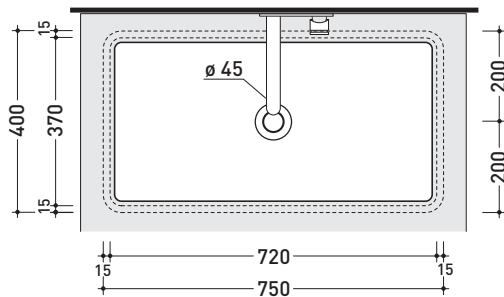

MW75SP Miniwash 75

Under-counter basin 75 cm

•WITHOUT OVERFLOW •GLAZED EXTERIOR

Complements: **Fly crystal tops (FY75PC)**
FlyMax Pietraluce tops (FY75SP)
Line taps basin: ONE - NOKÈ - SI - FOLD - X1
Line accessories: TWO - HOOP - NOKÈ - FOLD

Technical accessories: **Chrome siphon (SIFL/CR) - Telescopic chrome siphon (SIFL066)**
Stop & Go drain (PLSG)
CERAMIC Stop & Go drain (PLCE)
Two piece set chrome tap filters (RF026)

Package dim. **77 x 14,5 x 42 cm** | Weight **21,5 kg** | Pz. Pallet n° **24**

CE UNI EN 14688 - CL00 Dop-No14688

vista zenitale / zenital view

vista zenitale / zenital view

vista frontale / frontal view

sezione longitudinale / section

sizes in mm

Please consider a 2% tolerance on indicated measurements