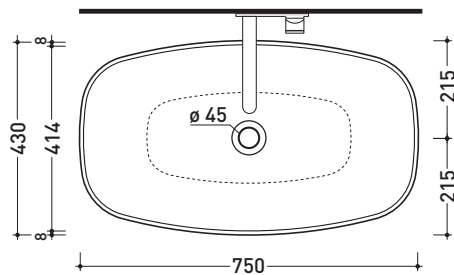

ND75A Nudaslim 75

Countertop basin 75 cm

•WITHOUT OVERFLOW •WITHOUT TAP LEDGE

Complements: **Box wall hung vanity units depth 37 cm**
Box wall hung vanity units depth 50 cm
Line taps basin: ONE - NOKÈ - FOLD - X1
Line accessories: TWO - HOOP - NOKÈ - FOLD

Technical accessories: **Chrome siphon (SIFL/CR) - Telescopic chrome siphon (SIFL066)**
Stop & Go drain (PLSG)
CERAMIC Stop & Go drain (PLCE)
Fixing kit for wall (9002)

Package dim. | Weight **13,2 kg** | Pz. Pallet n°

CE UNI EN 14688 - CL00 Dop-No14688

vista zenitale / zenital view

vista zenitale / zenital view

vista frontale / frontal view

sezione longitudinale / section

sizes in mm

Please consider a 2% tolerance on indicated measurements