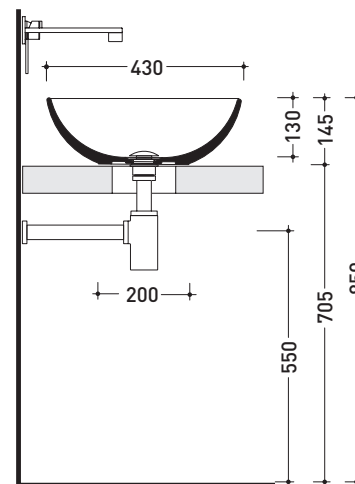

ND75A Nudaslim 75

Countertop basin 75 cm

•WITHOUT OVERFLOW •WITHOUT TAP LEDGE

Complements: **Box wall hung vanity units depth 37 cm**
Box wall hung vanity units depth 50 cm
Line taps basin: ONE - NOKÈ - FOLD - X1
Line accessories: TWO - HOOP - NOKÈ - FOLD

Technical accessories: **Chrome siphon (SIFL/CR) - Telescopic chrome siphon (SIFL066)**
Stop & Go drain (PLSG)
CERAMIC Stop & Go drain (PLCE)
Fixing kit for wall (9002)

Package dim. | Weight **13,2 kg** | Pz. Pallet n°

CE UNI EN 14688 - CL00 Dop-No14688

vista zenitale / zenital view

vista zenitale / zenital view

vista frontale / frontal view

sezione longitudinale / section

sizes in mm

Please consider a 2% tolerance on indicated measurements