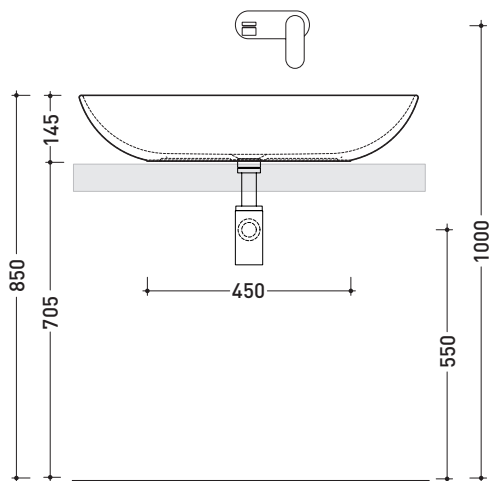

ND75A Nudaslim 75

Countertop basin 75 cm

•WITHOUT OVERFLOW •WITHOUT TAP LEDGE

Complements: **Box wall hung vanity units depth 37 cm**
Box wall hung vanity units depth 50 cm
Line taps basin: ONE - NOKÈ - FOLD - X1
Line accessories: TWO - HOOP - NOKÈ - FOLD

Technical accessories: **Chrome siphon (SIFL/CR) - Telescopic chrome siphon (SIFL066)**
Stop & Go drain (PLSG)
CERAMIC Stop & Go drain (PLCE)
Fixing kit for wall (9002)

Package dim. | Weight **13,2 kg** | Pz. Pallet n°

CE UNI EN 14688 - CL00 Dop-No14688

vista zenitale / zenital view

vista zenitale / zenital view

vista frontale / frontal view

sezione longitudinale / section

sizes in mm

Please consider a 2% tolerance on indicated measurements