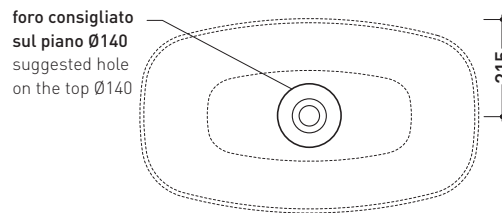

ND75A Nudaslim 75

Countertop basin 75 cm

•WITHOUT OVERFLOW •WITHOUT TAP LEDGE

Complements: **Box wall hung vanity units depth 37 cm**
Box wall hung vanity units depth 50 cm
Line taps basin: ONE - NOKÈ - FOLD - X1
Line accessories: TWO - HOOP - NOKÈ - FOLD

Technical accessories: **Chrome siphon (SIFL/CR) - Telescopic chrome siphon (SIFL066)**
Stop & Go drain (PLSG)
CERAMIC Stop & Go drain (PLCE)
Fixing kit for wall (9002)

Package dim. | Weight **13,2 kg** | Pz. Pallet n°

CE UNI EN 14688 - CL00 Dop-No14688

vista zenitale / zenital view

vista zenitale / zenital view

vista frontale / frontal view

sezione longitudinale / section

sizes in mm

Please consider a 2% tolerance on indicated measurements