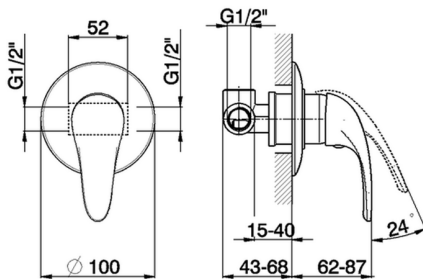

## Concealed single lever shower valve NORMA

MODEL **NM000300**

Concealed single lever shower valve, concealed part included

AVAILABLE FINISHINGS

CHARACTERISTICS

Cartridge Spare Parts **ZZ94035000**

**35 mm Cartridge**