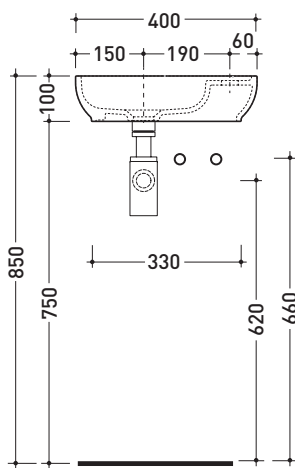

## PS40LD Pass 40x22

Countertop - wall hung small basin 40x22 cm with right tap ledge

•WITHOUT OVERFLOW •ARRANGED FOR RIGHT SINGLE-HOLE TAP

Complements: **Line taps basin:** ONE - NOKÉ - FOLD  
**Line accessories:** TWO - HOOP - NOKÉ - FOLD

Package dim. | Weight **4,5 kg** | Pz. Pallet n° **88**

UNI EN 14688 - CL00 Dop-No14688

vista zenitale / zenital view

foro consigliato sul piano  
suggested hole on the top

vista zenitale / zenital view

vista frontale / frontal view

vista retro / back view

sezione longitudinale / section

sizes in mm

Please consider a 2% tolerance on indicated measurements

CERAMIC: glossy finish

matt finish