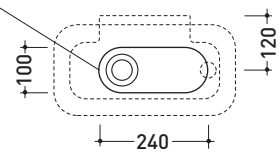

Package dim. | Weight **4,5 kg** | Pz. Pallet n° **88**

UNI EN 14688 - CL00 Dop-No14688

vista zenitale / zenital view

foro consigliato sul piano  
suggested hole on the top

vista zenitale / zenital view

vista frontale / frontal view

vista retro / back view

sezione longitudinale / section

sizes in mm

Please consider a 2% tolerance on indicated measurements

CERAMIC: glossy finish

matt finish