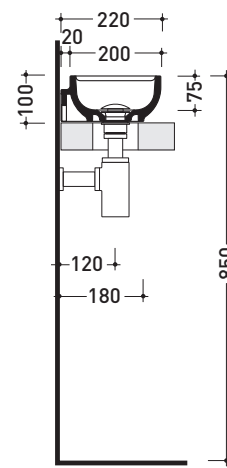

## PS40LD Pass 40x22

Countertop - wall hung small basin 40x22 cm with right tap ledge

•WITHOUT OVERFLOW •ARRANGED FOR RIGHT SINGLE-HOLE TAP

Complements: **Line taps basin:** ONE - NOKÉ - FOLD  
**Line accessories:** TWO - HOOP - NOKÉ - FOLD

Package dim. | Weight **4,5 kg** | Pz. Pallet n° **88**

UNI EN 14688 - CL00 Dop-No14688

vista zenitale / zenital view

foro consigliato sul piano  
suggested hole on the top

vista zenitale / zenital view

vista frontale / frontal view

vista retro / back view

sezione longitudinale / section

sizes in mm

Please consider a 2% tolerance on indicated measurements

CERAMIC: glossy finish

matt finish