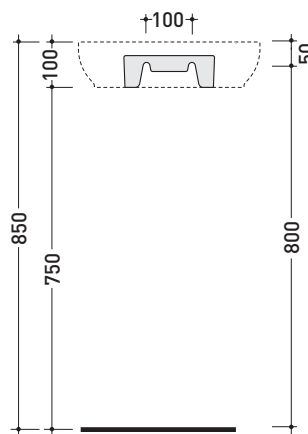

## PS40LD Pass 40x22

Countertop - wall hung small basin 40x22 cm with right tap ledge

•WITHOUT OVERFLOW •ARRANGED FOR RIGHT SINGLE-HOLE TAP

Complements: **Line taps basin:** ONE - NOKÉ - FOLD  
**Line accessories:** TWO - HOOP - NOKÉ - FOLD

Package dim. | Weight **4,5 kg** | Pz. Pallet n° **88**

UNI EN 14688 - CL00 Dop-No14688

vista zenitale / zenital view

foro consigliato sul piano  
suggested hole on the top

vista zenitale / zenital view

vista frontale / frontal view

vista retro / back view

sezione longitudinale / section

sizes in mm

Please consider a 2% tolerance on indicated measurements

CERAMIC: glossy finish

matt finish