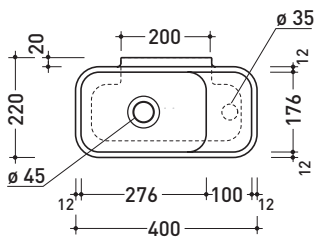

## PS40LD Pass 40x22

Countertop - wall hung small basin 40x22 cm with right tap ledge

•WITHOUT OVERFLOW •ARRANGED FOR RIGHT SINGLE-HOLE TAP

Complements: **Line taps basin:** ONE - NOKÉ - FOLD  
**Line accessories:** TWO - HOOP - NOKÉ - FOLD

Package dim. | Weight **4,5 kg** | Pz. Pallet n° **88**

UNI EN 14688 - CL00 Dop-No14688

vista zenitale / zenital view

foro consigliato sul piano  
suggested hole on the top

vista zenitale / zenital view

vista frontale / frontal view

vista retro / back view

sezione longitudinale / section

sizes in mm

Please consider a 2% tolerance on indicated measurements

CERAMIC: glossy finish

matt finish