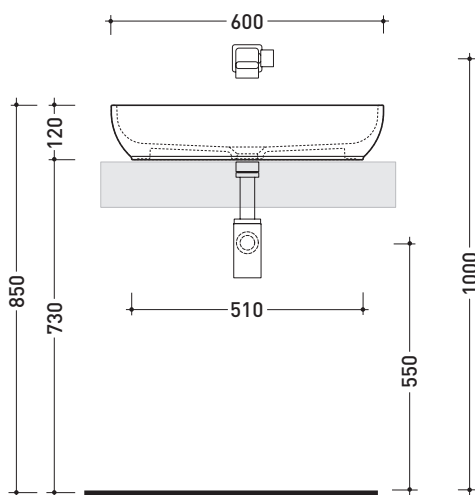

PS60A Pass 60

Countertop basin 60 cm

•WITHOUT OVERFLOW •WITHOUT TAP LEDGE

Complements: **Forty6 shelf (F6PS60)**
Furniture BOX - depth. 37
Line taps basin: ONE - NOKÉ - SI - FOLD - X1
Line accessories: TWO - HOOP - NOKÉ - FOLD

Technical accessories: **Chrome siphon (SIFL/CR) - Telescopic chrome siphon (SIFL066)**
Stop & Go drain (PLSG)
CERAMIC Stop & Go drain (PLCE)
Two piece set chrome tap filters (RF026)

Package dim. | Weight **10 kg** | Pz. Pallet n° **36**

CE UNI EN 14688 - CL00 Dop-No14688

vista zenitale / zenital view

vista zenitale / zenital view

vista frontale / frontal view

sezione longitudinale / section

sizes in mm

Please consider a 2% tolerance on indicated measurements