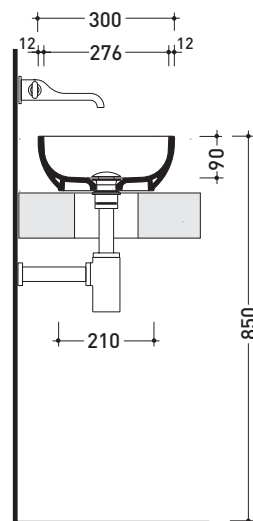

PS60A Pass 60

Countertop basin 60 cm

•WITHOUT OVERFLOW •WITHOUT TAP LEDGE

Complements: **Forty6 shelf (F6PS60)**
Furniture BOX - depth. 37
Line taps basin: ONE - NOKÉ - SI - FOLD - X1
Line accessories: TWO - HOOP - NOKÉ - FOLD

Technical accessories: **Chrome siphon (SIFL/CR) - Telescopic chrome siphon (SIFL066)**
Stop & Go drain (PLSG)
CERAMIC Stop & Go drain (PLCE)
Two piece set chrome tap filters (RF026)

Package dim. | Weight **10 kg** | Pz. Pallet n° **36**

CE UNI EN 14688 - CL00 Dop-No14688

vista zenitale / zenital view

vista zenitale / zenital view

vista frontale / frontal view

sezione longitudinale / section

sizes in mm

Please consider a 2% tolerance on indicated measurements