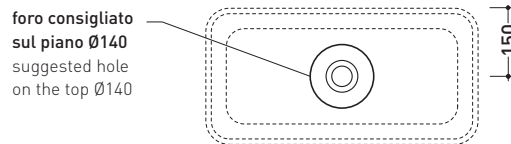

PS60A Pass 60

Countertop basin 60 cm

•WITHOUT OVERFLOW •WITHOUT TAP LEDGE

Complements: **Forty6 shelf (F6PS60)**
Furniture BOX - depth. 37
Line taps basin: ONE - NOKÉ - SI - FOLD - X1
Line accessories: TWO - HOOP - NOKÉ - FOLD

Technical accessories: **Chrome siphon (SIFL/CR) - Telescopic chrome siphon (SIFL066)**
Stop & Go drain (PLSG)
CERAMIC Stop & Go drain (PLCE)
Two piece set chrome tap filters (RF026)

Package dim. | Weight **10 kg** | Pz. Pallet n° **36**

CE UNI EN 14688 - CL00 Dop-No14688

vista zenitale / zenital view

vista zenitale / zenital view

vista frontale / frontal view

sezione longitudinale / section

sizes in mm

Please consider a 2% tolerance on indicated measurements