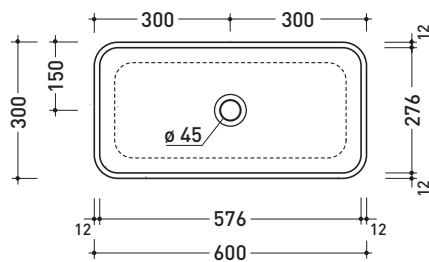

PS60A Pass 60

Countertop basin 60 cm

•WITHOUT OVERFLOW •WITHOUT TAP LEDGE

Complements: **Forty6 shelf (F6PS60)**
Furniture BOX - depth. 37
Line taps basin: ONE - NOKÉ - SI - FOLD - X1
Line accessories: TWO - HOOP - NOKÉ - FOLD

Technical accessories: **Chrome siphon (SIFL/CR) - Telescopic chrome siphon (SIFL066)**
Stop & Go drain (PLSG)
CERAMIC Stop & Go drain (PLCE)
Two piece set chrome tap filters (RF026)

Package dim. | Weight **10 kg** | Pz. Pallet n° **36**

CE UNI EN 14688 - CL00 Dop-No14688

vista zenitale / zenital view

vista zenitale / zenital view

vista frontale / frontal view

sezione longitudinale / section

sizes in mm

Please consider a 2% tolerance on indicated measurements