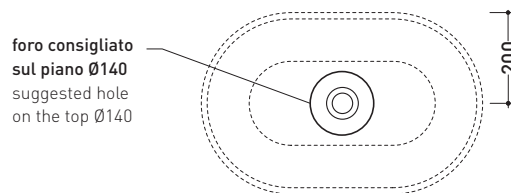

### Countertop basin 62 cm

•WITHOUT OVERFLOW •WITHOUT TAP LEDGE

Complements: **Solid shelf** (SLPS65)  
**Forty6 shelf** (F6PS65)  
**Furniture BOX - depth. 37**  
**Furniture BOX - depth. 50**  
**Filo 75 metal structure** (FI75SV)  
**Line taps basin: ONE - NOKÉ - SI - FOLD - X1**  
**Line accessories: TWO - HOOP - NOKÉ - FOLD**

Package dim. | Weight **13 kg** | Pz. Pallet n° **30**

CE UNI EN 14688 - CL00 Dop-No14688

vista zenitale / zenital view

vista zenitale / zenital view

vista frontale / frontal view

sezione longitudinale / section