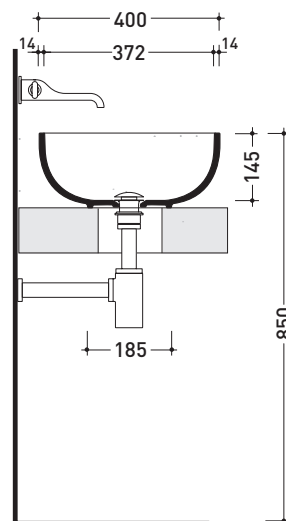

### Countertop basin 62 cm

•WITHOUT OVERFLOW •WITHOUT TAP LEDGE

Complements: **Solid shelf** (SLPS65)  
**Forty6 shelf** (F6PS65)  
**Furniture BOX - depth. 37**  
**Furniture BOX - depth. 50**  
**Filo 75 metal structure** (FI75SV)  
**Line taps basin: ONE - NOKÉ - SI - FOLD - X1**  
**Line accessories: TWO - HOOP - NOKÉ - FOLD**

Package dim. | Weight **13 kg** | Pz. Pallet n° **30**

CE UNI EN 14688 - CL00 Dop-No14688

vista zenitale / zenital view

vista zenitale / zenital view

vista frontale / frontal view

sezione longitudinale / section

sizes in mm

Please consider a 2% tolerance on indicated measurements

CERAMIC: glossy finish

matt finish