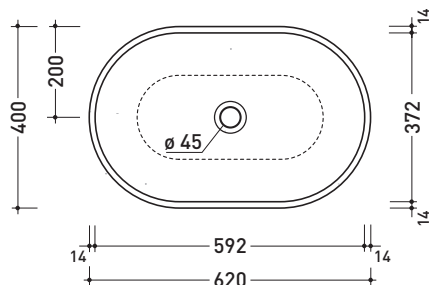

### Countertop basin 62 cm

•WITHOUT OVERFLOW •WITHOUT TAP LEDGE

Complements: **Solid shelf** (SLPS65)  
**Forty6 shelf** (F6PS65)  
**Furniture BOX - depth. 37**  
**Furniture BOX - depth. 50**  
**Filo 75 metal structure** (FI75SV)  
**Line taps basin: ONE - NOKÉ - SI - FOLD - X1**  
**Line accessories: TWO - HOOP - NOKÉ - FOLD**

Package dim. | Weight **13 kg** | Pz. Pallet n° **30**

CE UNI EN 14688 - CL00 Dop-No14688

vista zenitale / zenital view

vista zenitale / zenital view

vista frontale / frontal view

sezione longitudinale / section

sizes in mm

Please consider a 2% tolerance on indicated measurements

CERAMIC: glossy finish

matt finish