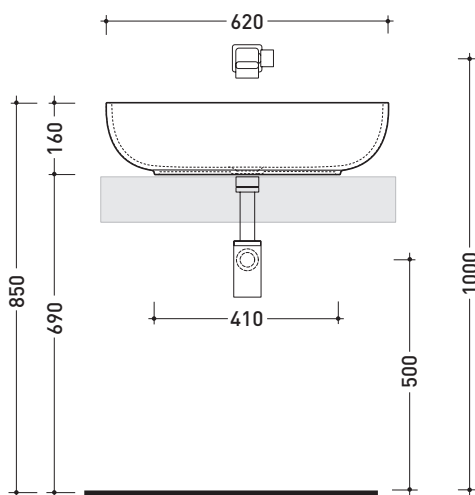

### Countertop basin 62 cm

•WITHOUT OVERFLOW •WITHOUT TAP LEDGE

Complements: **Solid shelf** (SLPS65)  
**Forty6 shelf** (F6PS65)  
**Furniture BOX - depth. 37**  
**Furniture BOX - depth. 50**  
**Filo 75 metal structure** (FI75SV)  
**Line taps basin: ONE - NOKÉ - SI - FOLD - X1**  
**Line accessories: TWO - HOOP - NOKÉ - FOLD**

Package dim. | Weight **13 kg** | Pz. Pallet n° **30**

CE UNI EN 14688 - CL00 Dop-No14688

vista zenitale / zenital view

vista zenitale / zenital view

vista frontale / frontal view

sezione longitudinale / section

sizes in mm

Please consider a 2% tolerance on indicated measurements

CERAMIC: glossy finish

matt finish