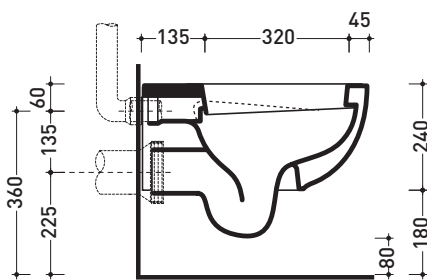

Technical accessories: **Universal fixing bracket for wall hung wc/bidet** (41/P)

Package dim. | Weight **20,5 kg** | Pz. Pallet n° **18**

CE UNI EN 997

Dop-No997

vista zenitale / zenital view

vista laterale / lateral view

sezione longitudinale / section

vista retro / back view

sizes in mm

Please consider a 2% tolerance on indicated measurements

CERAMIC: glossy finish

white

FLAMINIA does not recommend combining this toilet model with rapid-flow/flushometer systems or traditional high tanks