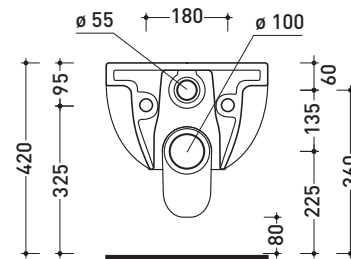

Technical accessories: **Universal fixing bracket for wall hung wc/bidet** (41/P)

Package dim. | Weight **20,5 kg** | Pz. Pallet n° **18**

CE UNI EN 997

Dop-No997

vista zenitale / zenital view

vista laterale / lateral view

sezione longitudinale / section

vista retro / back view

sizes in mm

Please consider a 2% tolerance on indicated measurements

CERAMIC: glossy finish

white

FLAMINIA does not recommend combining this toilet model with rapid-flow/flushometer systems or traditional high tanks