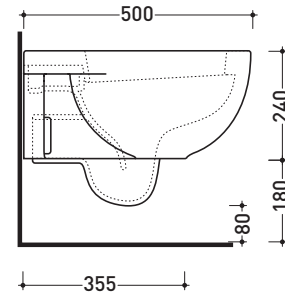

Technical accessories: **Universal fixing bracket for wall hung wc/bidet** (41/P)

Package dim. | Weight **20,5 kg** | Pz. Pallet n° **18**

CE UNI EN 997

Dop-No997

vista zenitale / zenital view

vista laterale / lateral view

sezione longitudinale / section

vista retro / back view

sizes in mm

Please consider a 2% tolerance on indicated measurements

CERAMIC: glossy finish

white

FLAMINIA does not recommend combining this toilet model with rapid-flow/flushometer systems or traditional high tanks