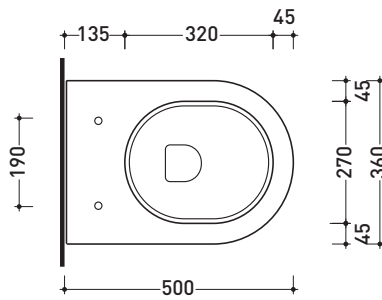

QK118

Wall hung wc

Complements: **Soft-closing thermosetting wrapping seat&cover** (QKCW03)
Soft-closing thermosetting wrapping seat&cover (QKCW07)
SLIM soft-closing thermosetting seat&cover (QKCW05)
SLIM soft-closing thermosetting seat&cover (QKCW09)
 Line accessories: TWO - HOOP - NOKÈ - FOLD

Technical accessories: **Universal fixing bracket for wall hung wc/bidet** (41/P)

Package dim. | Weight **20,5 kg** | Pz. Pallet n° **18**

CE UNI EN 997

Dop-No997

vista zenitale / zenital view

vista laterale / lateral view

sezione longitudinale / section

vista retro / back view

sizes in mm

Please consider a 2% tolerance on indicated measurements

CERAMIC: glossy finish

white

FLAMINIA does not recommend combining this toilet model with rapid-flow/flushometer systems or traditional high tanks