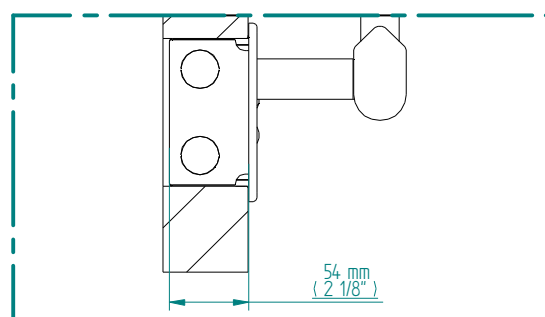

DETAIL B

FORO PER INSERIMENTO TASSELLO A MURO 6X30
POSITIONING OF FASTENERS FOR FIXING TO WALL
FASTENERS SHOULD BE SECURED IN DTUDS OR HEADERS PLACES BEHIND THE UNIT
TROU POUR LA CHEVILLE A MUR

emsteel®