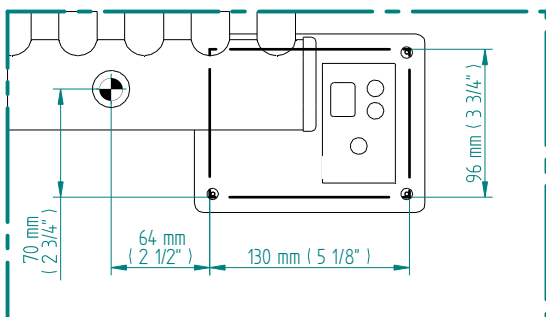

SIRIO

1940 x 528
mm mm

76 3/8 x 20 3/4
inches inches

Elettrico / electric / électrique

CODICE / CODE

RS035012VN	RS045012VN
RL035012VN	RL045012VN
RV035012VN	RV045012VN

H

1928 mm
75 7/8 inches

L

522,6 mm
20 5/8 inches

REGOLATORE DI POTENZA
DIGITAL HEAT CONTROLLER
REGULATEUR DE PUISSANCE

INGOMBRO CON ATTACCO LUNGO
MEASUREMENTS WITH LONG BRACKETS
MEASUREMENTS AVEC ATTACHE LONG

INGOMBRO CON ATTACCO STANDARD
MEASUREMENTS WITH STANDARD BRACKETS
MEASUREMENTS AVEC ATTACHE STANDARD

DETAIL A

DETAIL B

FORO PER INSERIMENTO TASSELLO A MURO 6X30
POSITIONING OF FASTENERS FOR FIXING TO WALL
FASTENERS SHOULD BE SECURED IN DTUDS OR HEADERS PLACES BEHIND THE UNIT
TROU POUR LA CHEVILLE A MUR

emsteel®