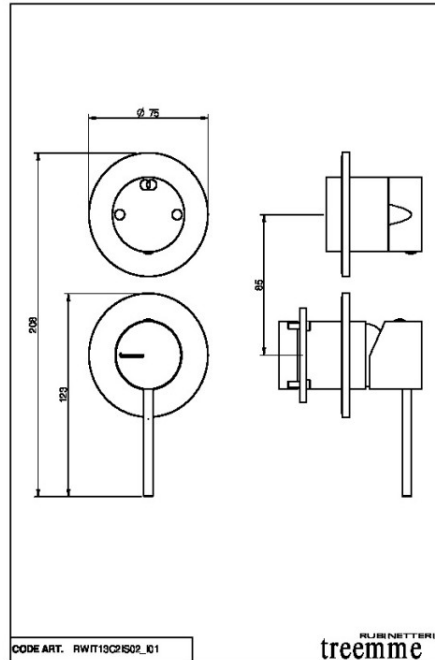

Shower

RWIT13C2IS02

Concealed mixer with 2 ways diverter

Finishes

Characteristics

2 IN - 2 OUT

ITRTVT131ZZ

RWIT8A72ZZ90

ITRTVT211ZZ

20
L/min

1,5 CM -->
RWIT51A5ZZ80

3 CM -->
RWIT51A5ZZ85

5 CM -->
RWIT51A5ZZ90

DEVIATORE -->
RWIT22A2_06

Related products

RWIT 22A2 ZZ 01