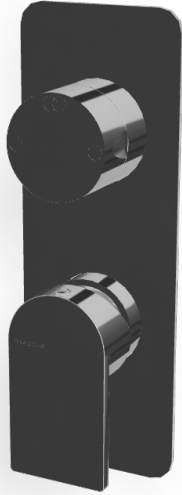

Shower

RWIT22A2CC03

Concealed mixer with 2 ways diverter

Finishes

Characteristics

Related products

RWIT 22A2 ZZ 01

Video Instructions