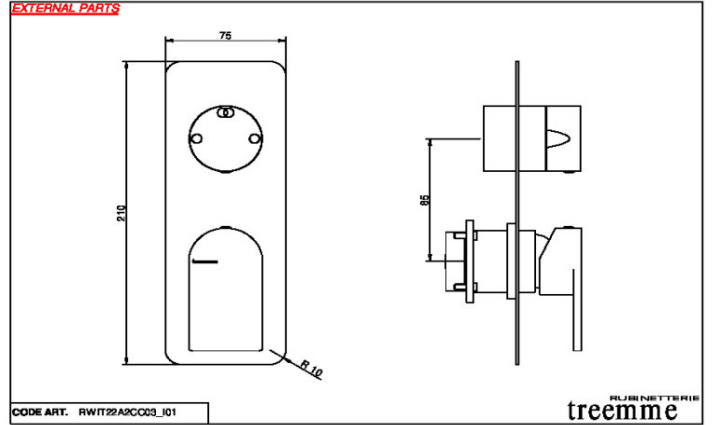

Shower

RWIT22A2CC03

Concealed mixer with 2 ways diverter

Finishes

Characteristics

Related products

RWIT 22A2 ZZ 01

Video Instructions