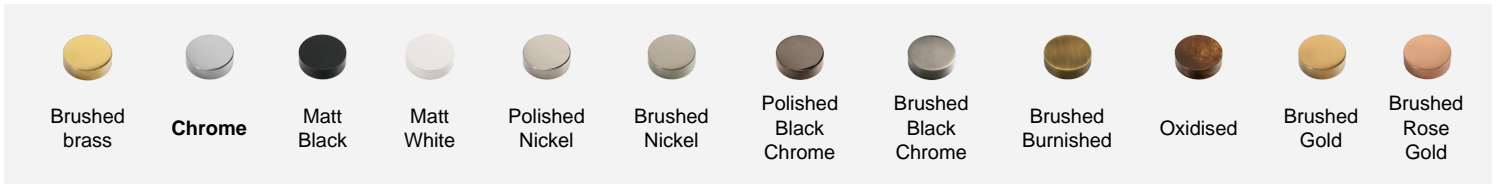

Shower

RWIT6AA2CC01

Concealed mixer with 2 ways diverter

Finishes

Characteristics

Related products

RWIT 22A2 ZZ 01

Video Instructions