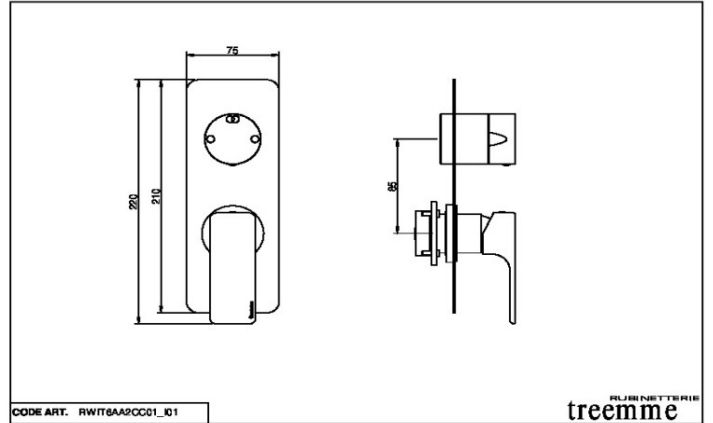

Shower

RWIT6AA2CC01

Concealed mixer with 2 ways diverter

Finishes

Characteristics

Related products

RWIT 22A2 ZZ 01

Video Instructions