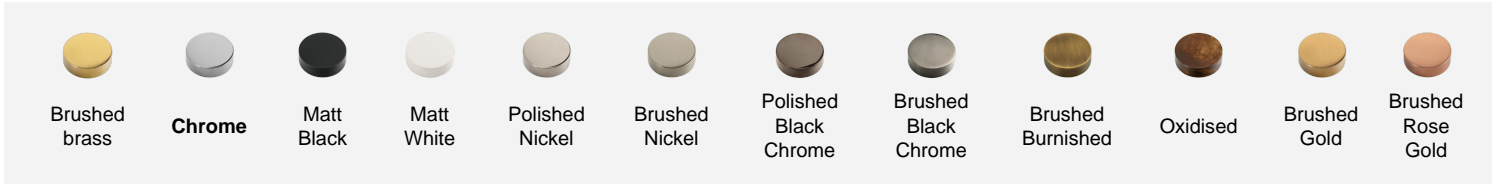

Shower

# RWIT6AB1CC01

Concealed bath/shower mixer with diverter

## Finishes