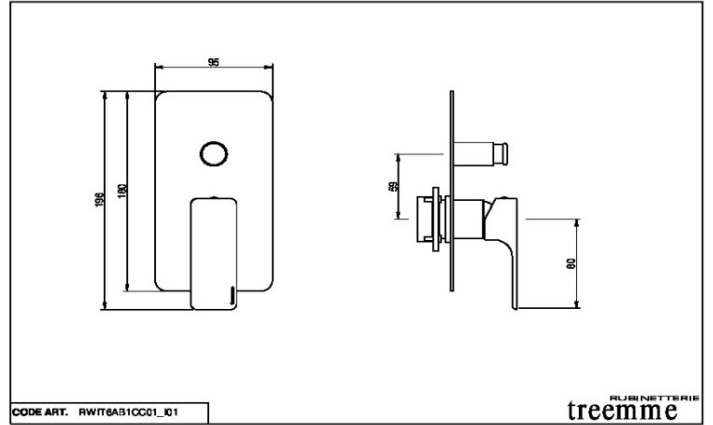

# RWIT6AB1CC01

Concealed bath/shower mixer with diverter