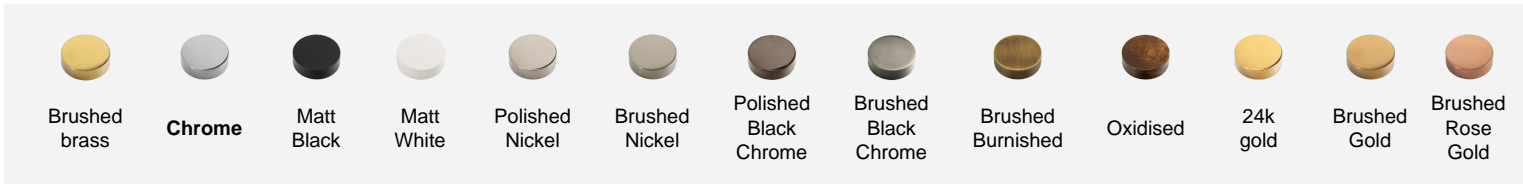

Shower

RWIT6BA2CC01

Concealed mixer with 2 ways diverter

Finishes

Characteristics

Related products

RWIT 22A2 ZZ 01

Video Instructions