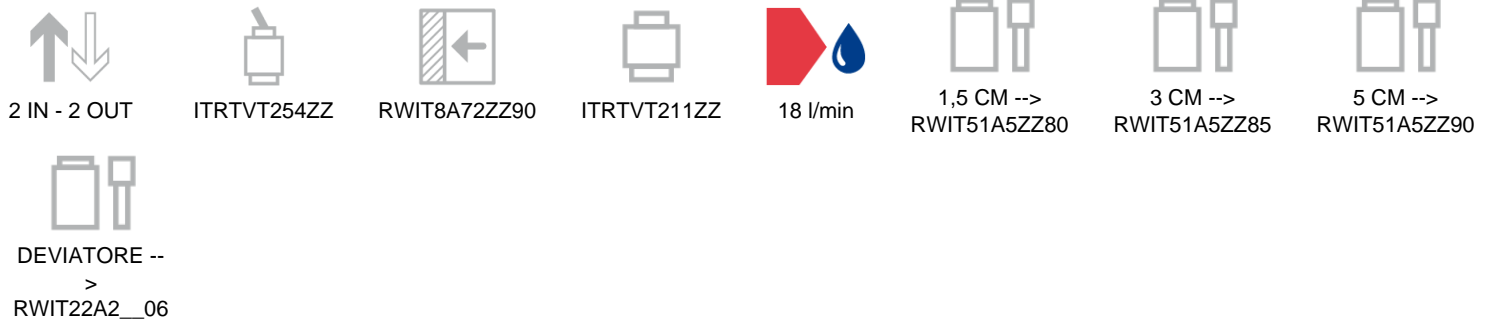

Shower

RWIT6BA2CC01

Concealed mixer with 2 ways diverter

Finishes

Characteristics

Related products

RWIT 22A2 ZZ 01

Video Instructions