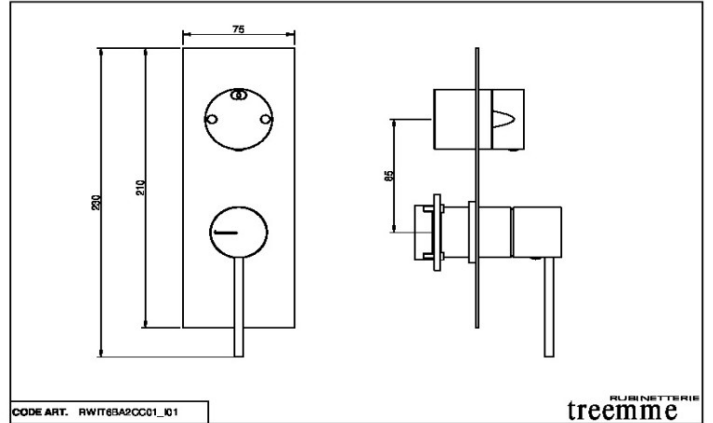

Shower

RWIT6BA2CC01

Concealed mixer with 2 ways diverter

Finishes

Characteristics

Related products

RWIT 22A2 ZZ 01

Video Instructions