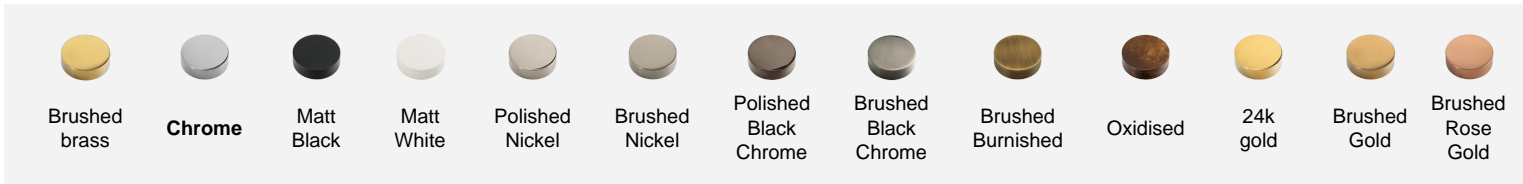

Shower

RWIT6BB1CC01

Concealed bath/shower mixer with diverter

Finishes

Characteristics

Related products

RWIT 51B1 ZZ 03

Video Instructions