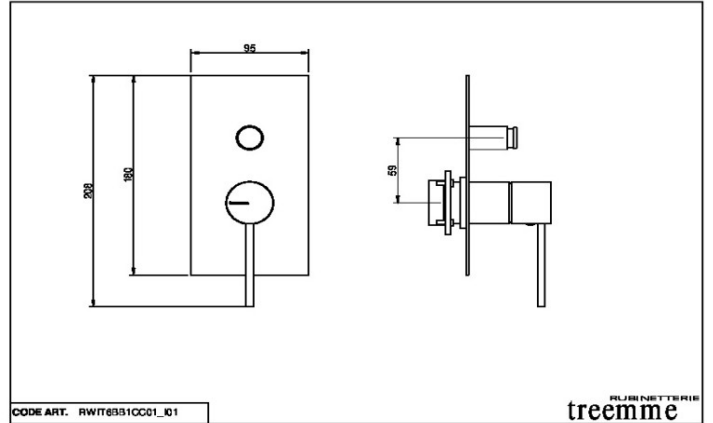

Shower

RWIT6BB1CC01

Concealed bath/shower mixer with diverter

Finishes

Characteristics

Related products

RWIT 51B1 ZZ 03

Video Instructions