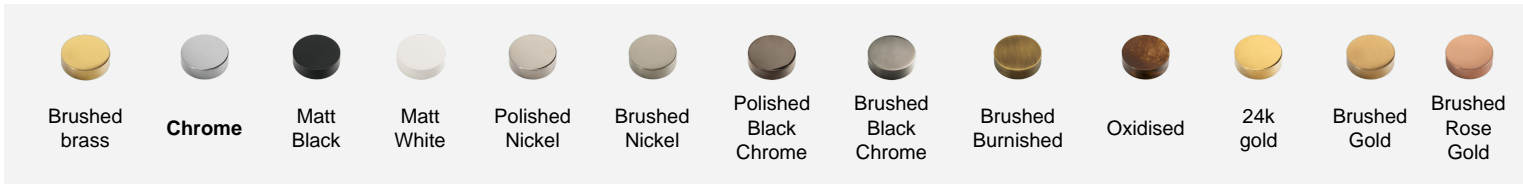

Shower

RWIT6BC2CC01

Concealed mixer with 2 ways diverter

Finishes

Characteristics

Related products

RWIT 22A2 ZZ 01

Video Instructions