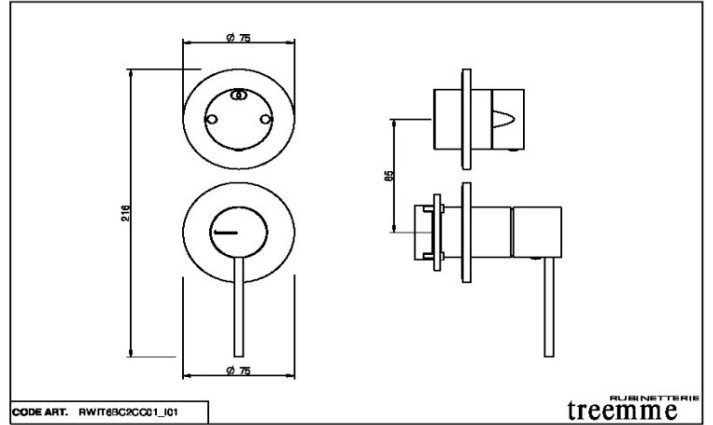

Shower

RWIT6BC2CC01

Concealed mixer with 2 ways diverter

Finishes

Characteristics

Related products

RWIT 22A2 ZZ 01

Video Instructions