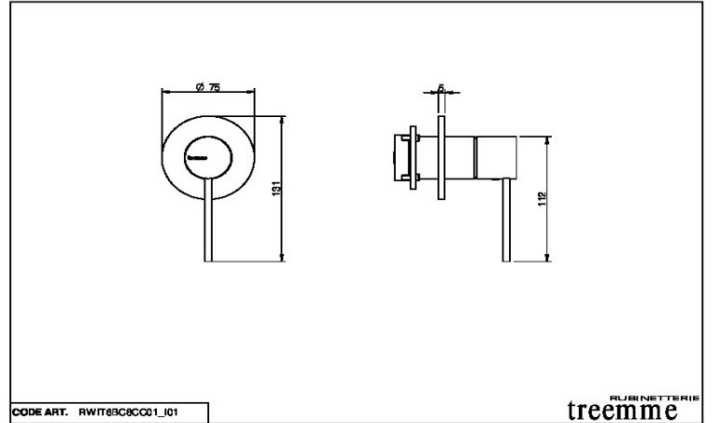

Washbasin, Bathtub, Shower

RWIT6BC8CC01

Concealed washbasin/shower mixer

Finishes

Characteristics

Related products

RWIT 51A8 ZZ 03

Video Instructions