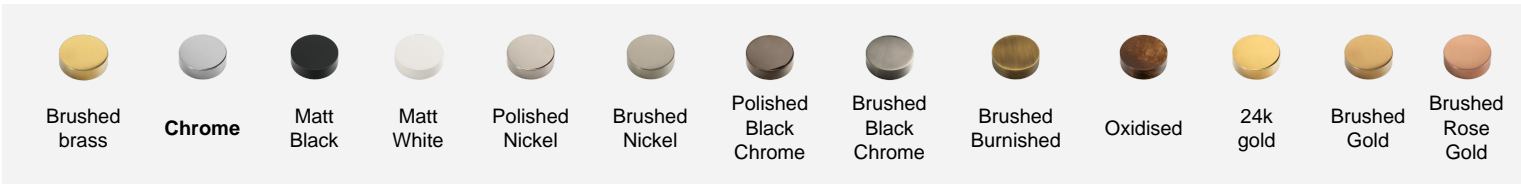

Washbasin, Bathtub, Shower

RWIT6BC8CC01

Concealed washbasin/shower mixer

Finishes

Characteristics

Related products

RWIT 51A8 ZZ 03

Video Instructions