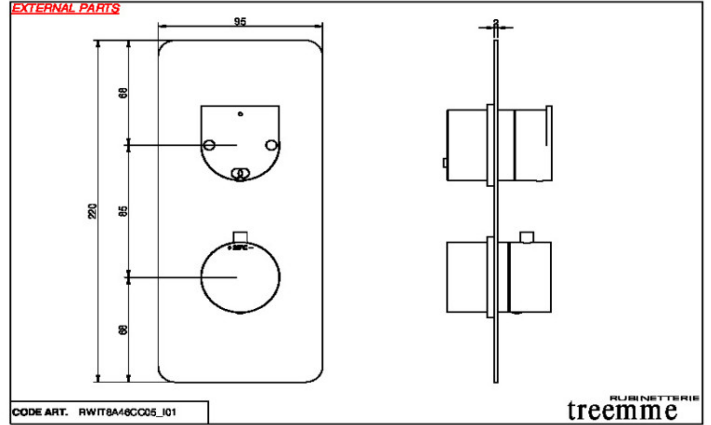

Shower

RWIT8A46CC05

Concealed thermostatic with 2 ways diverter

Finishes

Characteristics

Related products

RWIT 8A46 ZZ 20

Video Instructions