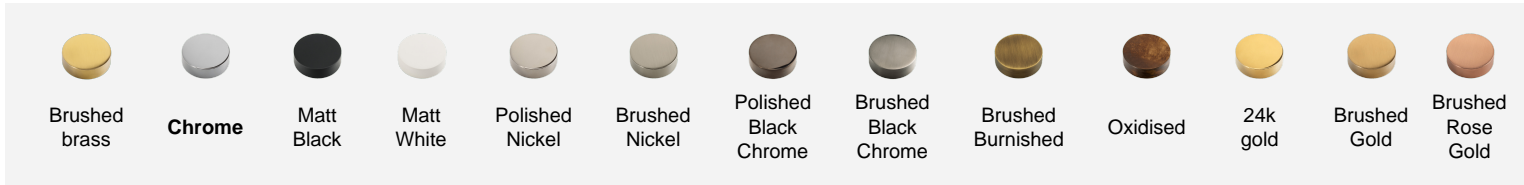

Shower

RWIT8A46CC05

Concealed thermostatic with 2 ways diverter

Finishes

Characteristics

Related products

RWIT 8A46 ZZ 20

Video Instructions