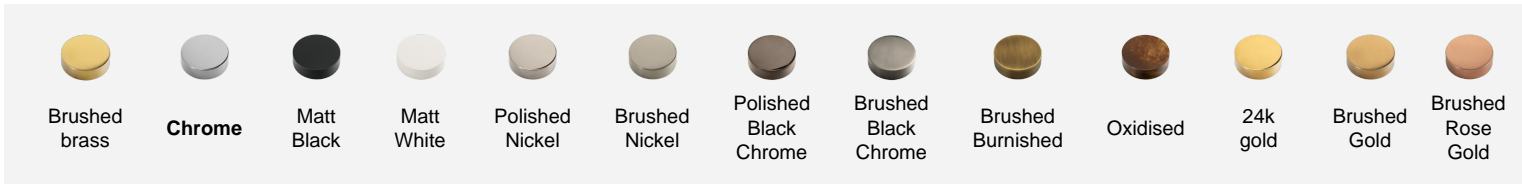

Shower

RWIT8A46CC03

Concealed thermostatic with 2 ways diverter

Finishes

Characteristics

Related products

RWIT 8A46 ZZ 20

Video Instructions