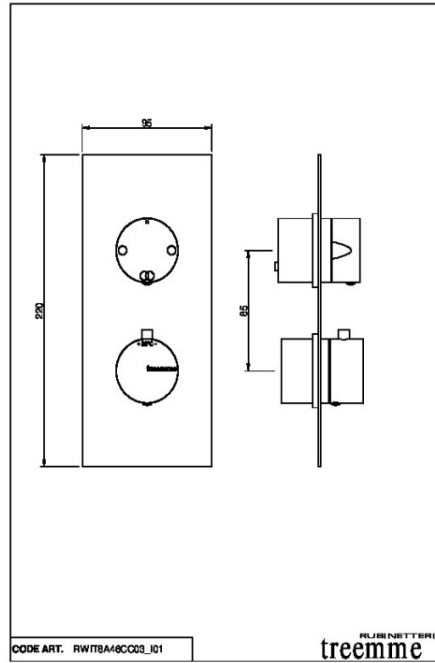

Shower

RWIT8A46CC03

Concealed thermostatic with 2 ways diverter

Finishes

Characteristics

Related products

RWIT 8A46 ZZ 20

Video Instructions