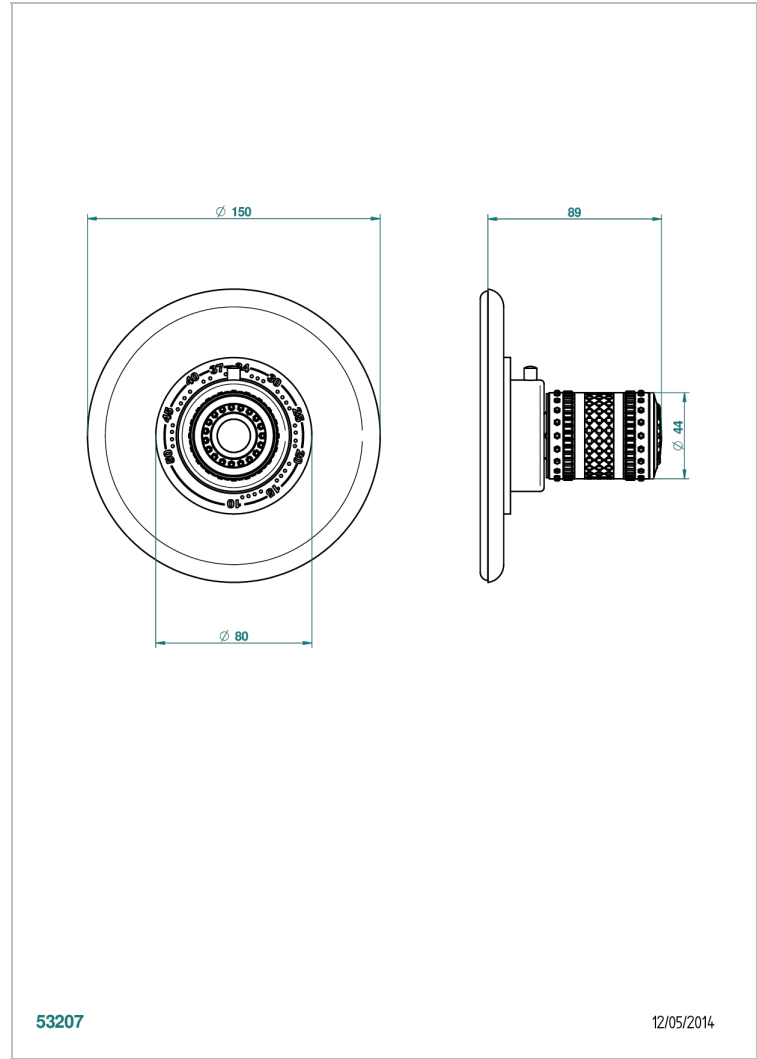

MONTE CARLO, GOLD PORCELAIN

U8B-15EN16EM

Trim for Eurotherm thermostat n° 8105N, 8200N, 8300

THG[®]
PARIS

CHARACTERISTIC

- Monte Carlo, gold porcelain
- Trim for Eurotherm thermostat n° 8105N, 8200N, 8300

RELATED SKU'S

- Ref. G00-8105N 1/2" Eurotherm thermostat, 40 l/min with wax cartridge
- Ref. G00-8200N 3/4" Eurotherm thermostat, 80 l/min

AVAILABLE FINITIONS

Antique nickel - H28
Lacquered antique silver (coated) - H03
Lacquered light bronze - D01
Matt chrome - C02
Matt gold - F07
Matt nickel (color finish) - C01