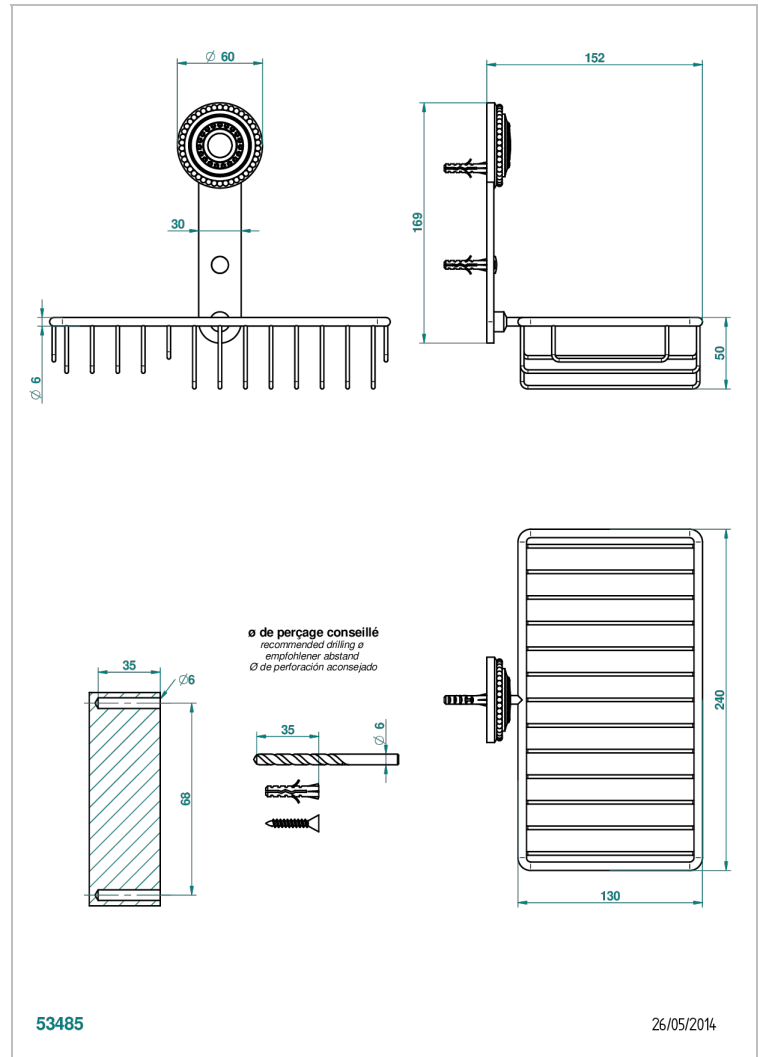

MONTE CARLO, GOLD PORCELAIN

U8B-2620

Combined soap and sponge holder with flange, 240 x 130 mm

THG[®]
PARIS

CHARACTERISTIC

- Monte Carlo, gold porcelain
- Combined soap and sponge holder with flange, 240 x 130 mm

AVAILABLE FINITIONS

Antique nickel - H28
Lacquered antique silver (coated) - H03
Lacquered light bronze - D01
Matt chrome - C02
Matt gold - F07
Matt nickel (color finish) - C01

Polished chrome (color finish) - A02
Polished chrome / Polished gold (color finish) - G02
Polished gold (color finish) - F01
Polished nickel - B01
Soft gold - F30
Soft matt gold - F31

Varnished matt antique red copper (color finish) - H07