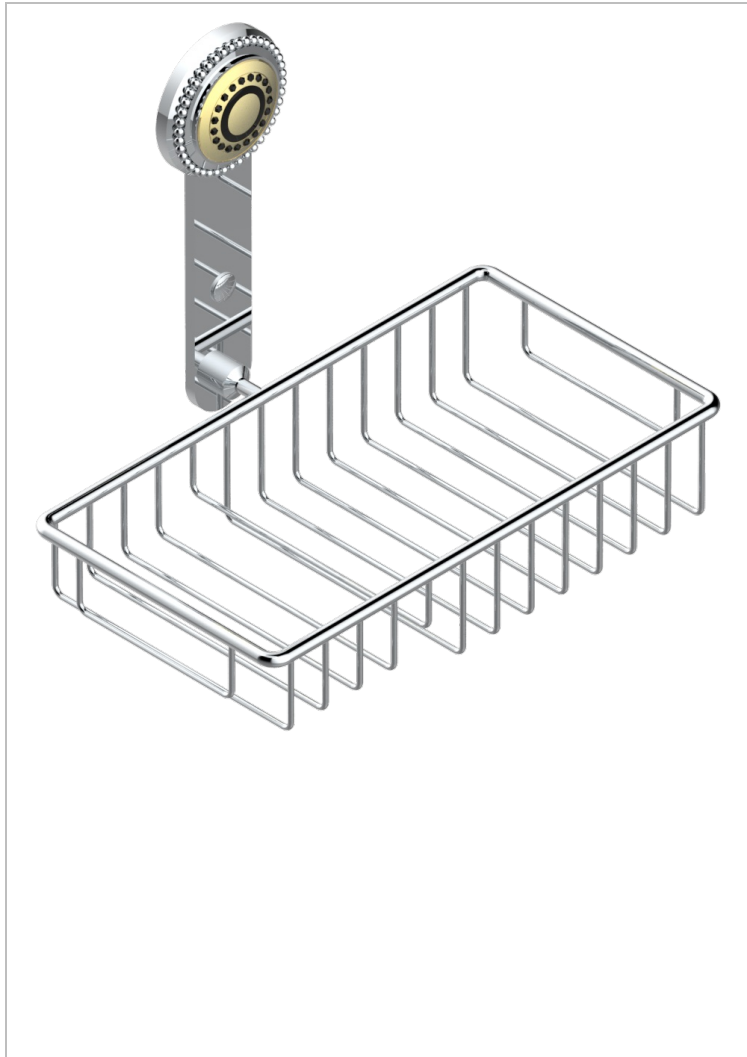

MONTE CARLO, GOLD PORCELAIN

U8B-2620

Combined soap and sponge holder with flange, 240 x 130 mm

THG[®]
PARIS

CHARACTERISTIC

- Monte Carlo, gold porcelain
- Combined soap and sponge holder with flange, 240 x 130 mm

AVAILABLE FINITIONS

Antique nickel - H28
Lacquered antique silver (coated) - H03
Lacquered light bronze - D01
Matt chrome - C02
Matt gold - F07
Matt nickel (color finish) - C01

Polished chrome (color finish) - A02
Polished chrome / Polished gold (color finish) - G02
Polished gold (color finish) - F01
Polished nickel - B01
Soft gold - F30
Soft matt gold - F31

Varnished matt antique red copper (color finish) - H07