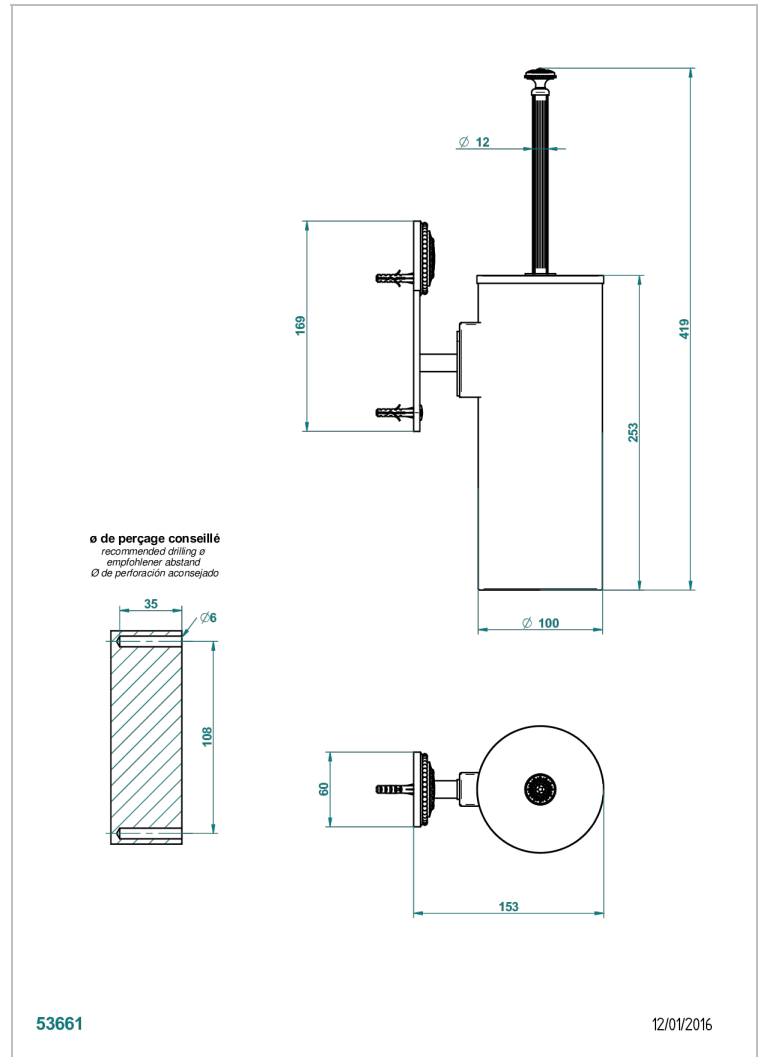

MONTE CARLO, WHITE GOLD PORCELAIN

U8C-4720C

Wall mounted WC brush with cover and metal holder

THG[®]
PARIS

CHARACTERISTIC

- Monte Carlo, white gold porcelain
- Wall mounted WC brush with cover and metal holder

AVAILABLE FINITIONS

Antique nickel - H28
Lacquered antique silver (coated) - H03
Lacquered light bronze - D01
Matt chrome - C02
Matt gold - F07
Matt nickel (color finish) - C01

Polished chrome (color finish) - A02
Polished chrome / Polished gold (color finish) - G02
Polished gold (color finish) - F01
Polished nickel - B01
Soft gold - F30
Soft matt gold - F31

Varnished matt antique red copper (color finish) - H07