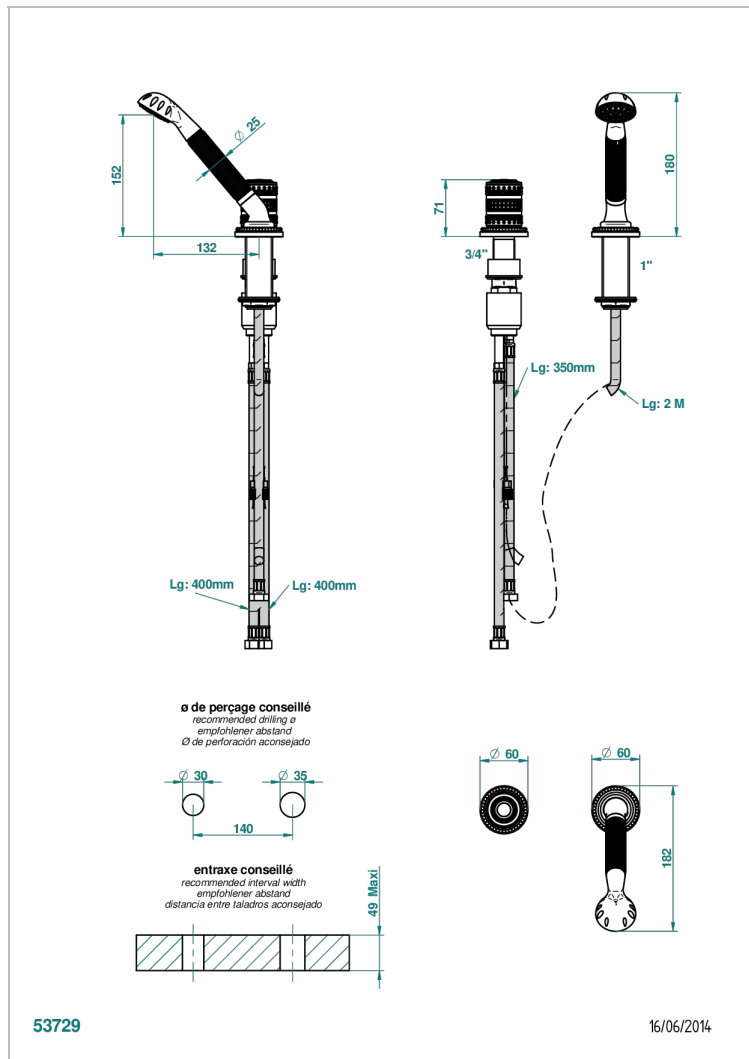

MONTE CARLO, WHITE GOLD PORCELAIN

U8C-6532/60A

Rim mounted ceramic mixer with handshower with progressive cartridge

CHARACTERISTIC

- Monte Carlo, white gold porcelain
- Rim mounted ceramic mixer with handshower with progressive cartridge

TECHNICAL SPECS

- Recommandé : 3 bars (max. 5 bars) - Advised : 43,5 psi (max. 72 psi)
- 9,5 l/min à 3 bars (2.5 gpm at 43.5 psi)

AVAILABLE FINITIONS

Antique nickel - H28
Lacquered antique silver (coated) - H03
Lacquered light bronze - D01
Matt chrome - C02
Matt gold - F07
Matt nickel (color finish) - C01