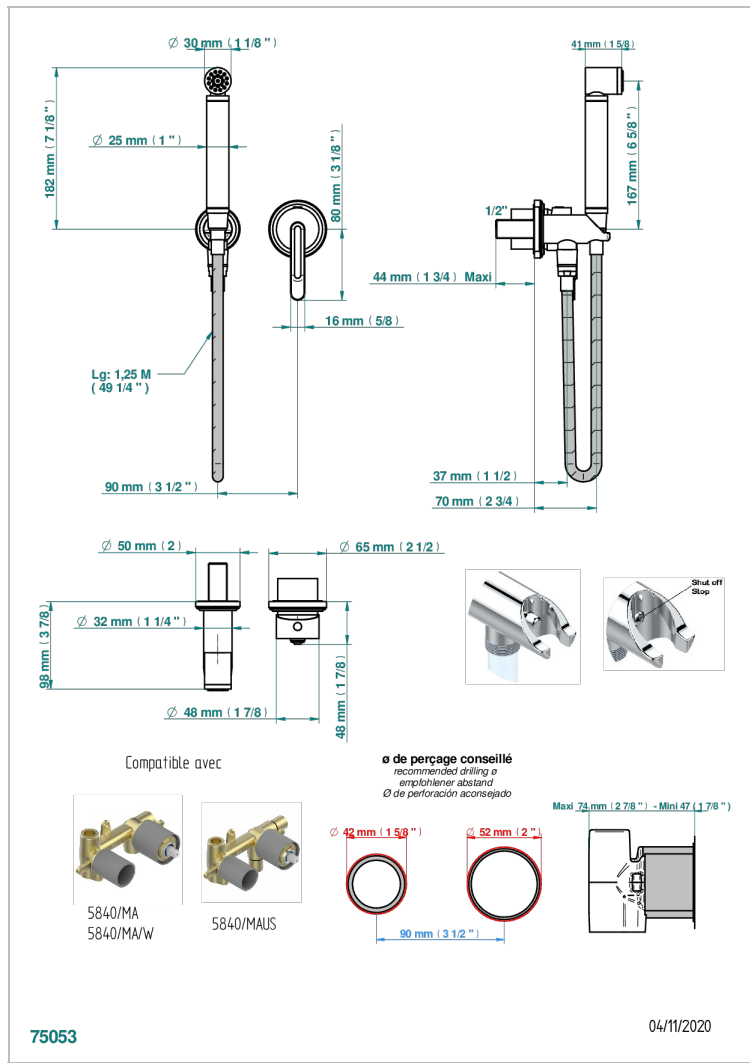

Trim only for WC douche including:spray without trigger, wall mounted single lever mixer, reinforced hose (1.25m), wall outlet with integrated elbow with safety stopper

CHARACTERISTIC

- Corvail Fior di Bosco
- Trim only for WC douche including:spray without trigger, wall mounted single lever mixer, reinforced hose (1.25m), wall outlet with integrated elbow with safety stopper

AVAILABLE FINITIONS

- Blush PVD - H62
- Brass color PVD - H49
- Brown bronze color PVD - F33
- Gold color PVD - H52
- Graphite PVD - H64
- Lacquered antique silver (coated) - H03

- Lacquered light bronze - D01
- Matt Umber PVD - H67
- Matt blush PVD - H60
- Matt brass color PVD - H50
- Matt brown bronze color PVD - F34
- Matt chrome - C02