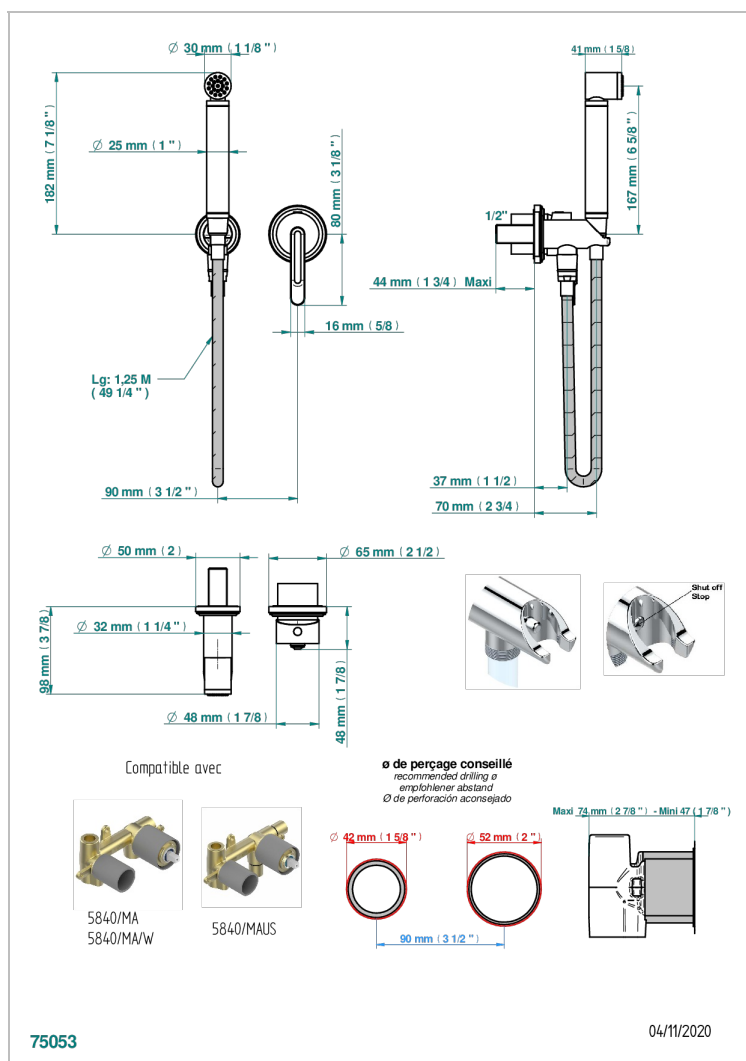

CORVAIR FIOR DI BOSCO WITH LEVER

U8L-5840/MB

Trim only for WC douche including:spray without trigger, wall mounted single lever mixer, reinforced hose (1.25m), wall outlet with integrated elbow with safety stopper

CHARACTERISTIC

- Corvoir Fior di Bosco with lever
- Trim only for WC douche including:spray without trigger, wall mounted single lever mixer, reinforced hose (1.25m), wall outlet with integrated elbow with safety stopper