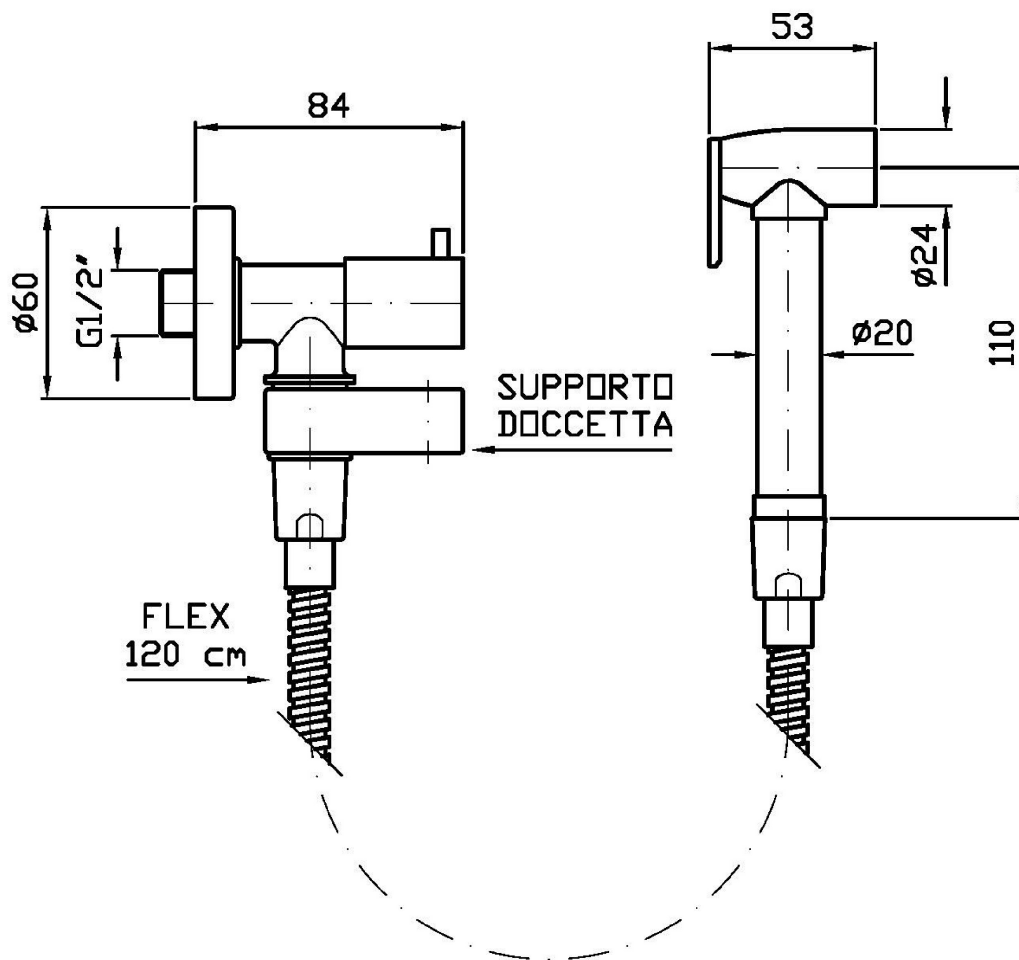

MISCELLANEOUS

Z93994

Rubinetto shut-off. / Shut-off valve.

Rubinetto shut-off da 1/2" con appendidoccia integrato, doccia con pulsante, flessibile da 1200 mm.

1/2" shut-off valve with handshower support, handspray with on/off button and shower hose 1200 mm.

MISCELLANEOUS

Z93994

Disegno Complessivo / Overall Drawing

MISCELLANEOUS

Z93994 Portate / Flowrates (lt/min)

PRESSIONE PRESSURE	1 BAR	2 BAR	3 BAR	4 BAR	5 BAR
P1 DOCCETTA HANDSHOWER	1,5	3	5	6,5	8
P2					
P3					
P4					
P5					

MISCELLANEOUS

Z93994 Pesì e Misure / Weights and Sizes

Peso (Kg) Weight (lb)	1,15 (Kg)	2,54 (lb)
Volume test (dc3) - (in3)	4,42 (dc3)	269,48 (in3)
h (mm) - (in)	120,00 (mm)	4,72 (in)
L1 (mm) - (in)	160,00 (mm)	6,30 (in)
L2 (mm) - (in)	230,00 (mm)	9,06 (in)