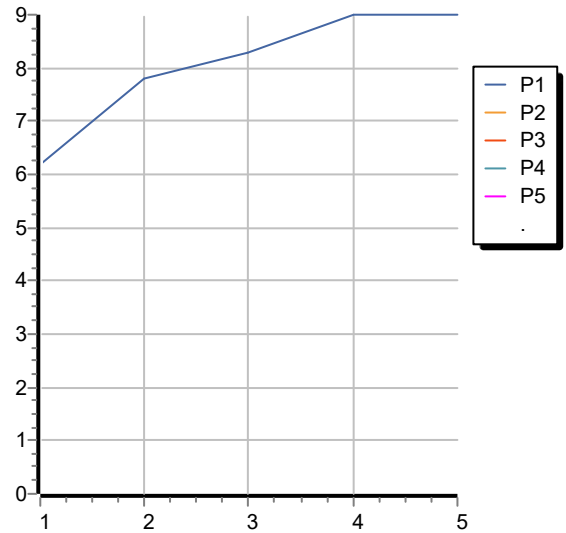

Ø 220 mm stainless steel shower head, with anti-limescale system. 8 mm thickness. Inspectionable.
Water Saving - water flow rate of 9 l/min or less.

Finiture / Finishes

 X
Acciaio inox spazzolato /
Brushed stainless steel

Z94261.X

Disegno Complessivo / Overall Drawing

SHOWER

Z94261.X

Portate / Flowrates (lt/min)

PRESSIONE PRESSURE	1 BAR	2 BAR	3 BAR	4 BAR	5 BAR
P1 SOFFIONE SHOWER HEAD	6,2	7,8	8,3	9	9
P2					
P3					
P4					
P5					

SHOWER

Z94261.X

Pesi e Misure / Weights and Sizes

Peso (Kg) Weight (lb)	1,60 (Kg)	3,53 (lb)
Volume test (dc3) - (in3)	11,01 (dc3)	671,87 (in3)
h (mm) - (in)	90,00 (mm)	3,54 (in)
L1 (mm) - (in)	335,00 (mm)	13,19 (in)
L2 (mm) - (in)	365,00 (mm)	14,37 (in)