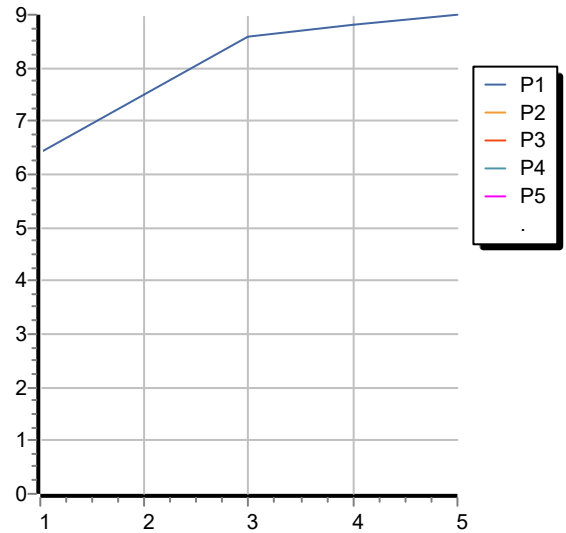

Ø 320 mm stainless steel shower head, with anti-limescale system. 8 mm thickness. Inspectionable.  
Water Saving - water flow rate of 9 l/min or less.

## SHOWER

Z94262.X

Disegno Complessivo / Overall Drawing

## SHOWER

Z94262.X

Portate / Flowrates (lt/min)

PRESSIONE PRESSURE	1 BAR	2 BAR	3 BAR	4 BAR	5 BAR
SOFFIONE SHOWER HEAD P1	6,4	7,5	8,6	8,8	9
P2					
P3					
P4					
P5					

## SHOWER

Z94262.X

Pesi e Misure / Weights and Sizes

Peso ( Kg ) Weight ( lb )	3,40 ( Kg )	7,50 ( lb )
Volume test ( dc3 ) - ( in3 )	11,00 ( dc3 )	671,26 ( in3 )
h ( mm ) - ( in )	90,00 ( mm )	3,54 ( in )
L1 ( mm ) - ( in )	335,00 ( mm )	13,19 ( in )
L2 ( mm ) - ( in )	365,00 ( mm )	14,37 ( in )