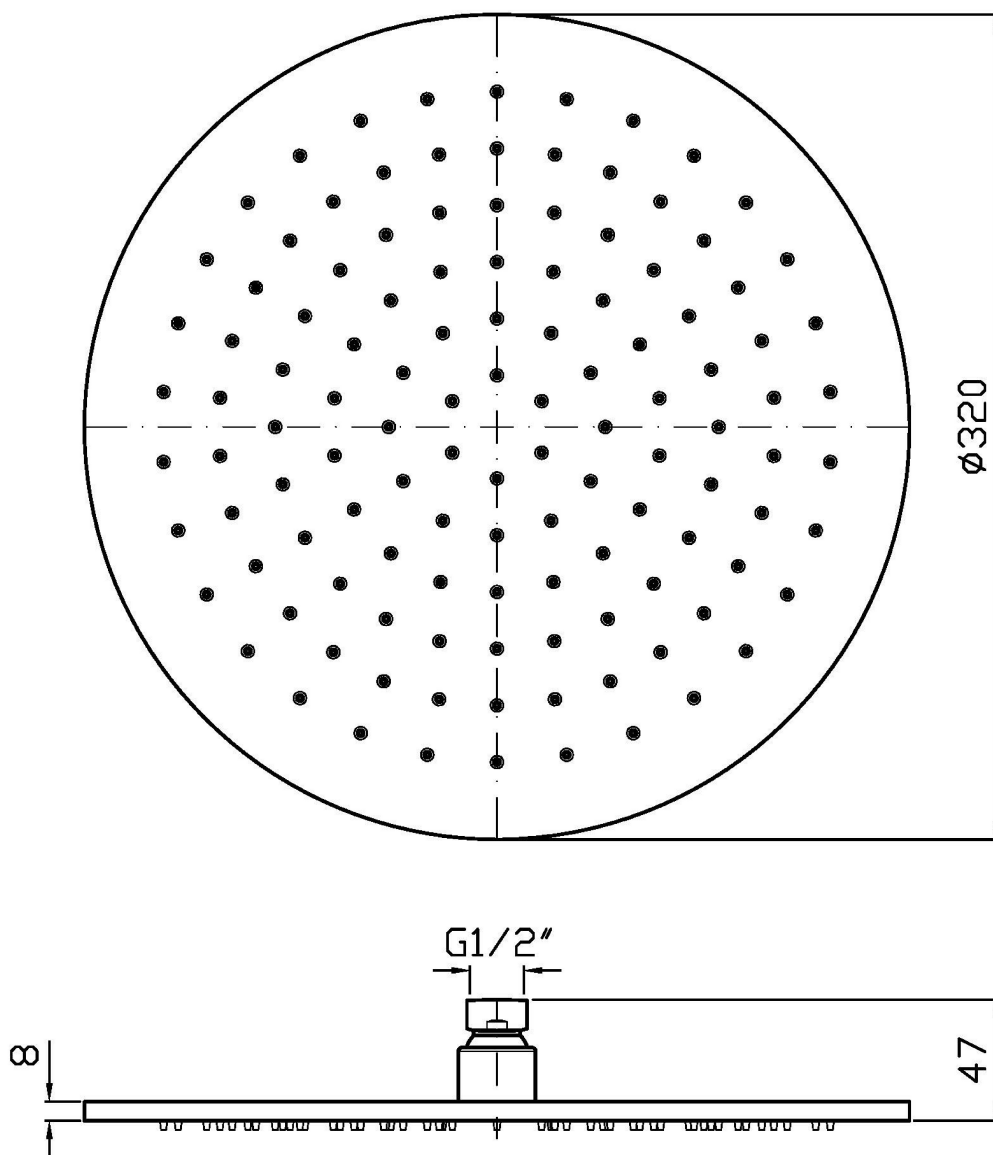

SHOWER

Z94262.X

Disegno Complessivo / Overall Drawing