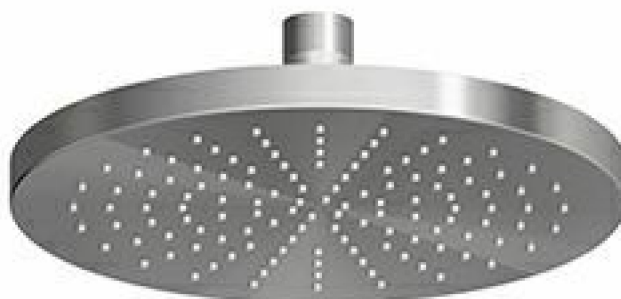

Marchio / Brand ZUCCHETTI

Classe / Class DOCCE

SHOWER

Z94263.X

Soffione Ø 200 mm. / Ø 200 mm shower head.

Soffione Ø 200 mm in acciaio inox. A getto fisso con sistema anticalcare, spessore 15 mm. Ispezionabile.
Water Saving - portata d'acqua uguale o inferiore a 9 l/min.

Ø 200 mm stainless steel shower head, with anti-limescale system. 15 mm thickness. Inspectionable.
Water Saving - water flow rate of 9 l/min or less.

Finiture / Finishes

 X	 XP31	 XP41	 XP81	 XP91
Acciaio inox spazzolato / Brushed stainless steel	Brushed PVD British gold / Brushed PVD British gold	Brushed PVD gold / Brushed PVD gold	PVD Brushed Total Black / PVD Brushed Total Black	Brushed PVD copper / Brushed PVD copper

SHOWER

Z94263.X

Disegno Complessivo / Overall Drawing

SHOWER

Z94263.X

Portate / Flowrates (lt/min)

PRESSIONE PRESSURE	1 BAR	2 BAR	3 BAR	4 BAR	5 BAR
SOFFIONE SHOWER HEAD P1	7,9	8,4	8,6	8,8	9
P2					
P3					
P4					
P5					

SHOWER

Z94263.X

Pesi e Misure / Weights and Sizes

Peso (Kg) Weight (lb)	1,20 (Kg)	2,65 (lb)
Volume test (dc3) - (in3)	3,80 (dc3)	231,89 (in3)
h (mm) - (in)	70,00 (mm)	2,76 (in)
L1 (mm) - (in)	230,00 (mm)	9,06 (in)
L2 (mm) - (in)	240,00 (mm)	9,45 (in)