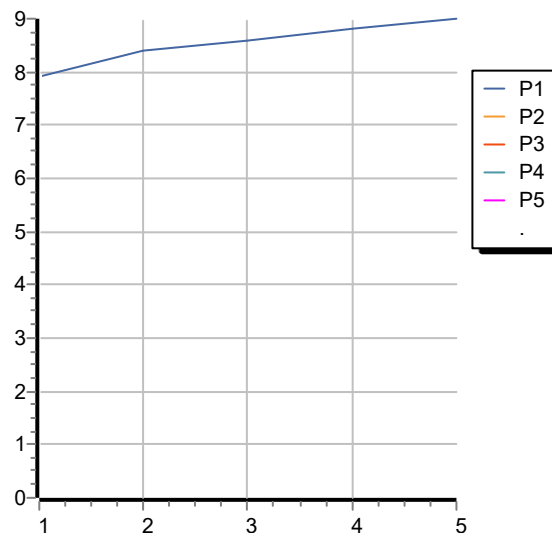

Marchio / Brand ZUCCHETTI

Classe / Class DOCCE

SHOWER

Z94263.X

Soffione Ø 200 mm. / Ø 200 mm shower head.

Soffione Ø 200 mm in acciaio inox. A getto fisso con sistema anticalcare, spessore 15 mm. Ispezionabile.
Water Saving - portata d'acqua uguale o inferiore a 9 l/min.

Ø 200 mm stainless steel shower head, with anti-limescale system. 15 mm thickness. Inspectionable.
Water Saving - water flow rate of 9 l/min or less.

Finiture / Finishes

 X	 XP31	 XP41	 XP81	 XP91
Acciaio inox spazzolato / Brushed stainless steel	Brushed PVD British gold / Brushed PVD British gold	Brushed PVD gold / Brushed PVD gold	PVD Brushed Total Black / PVD Brushed Total Black	Brushed PVD copper / Brushed PVD copper

SHOWER

Z94263.X

Disegno Complessivo / Overall Drawing

SHOWER

Z94263.X

Portate / Flowrates (lt/min)

PRESSIONE PRESSURE	1 BAR	2 BAR	3 BAR	4 BAR	5 BAR
SOFFIONE SHOWER HEAD P1	7,9	8,4	8,6	8,8	9
P2					
P3					
P4					
P5					

SHOWER

Z94263.X

Pesi e Misure / Weights and Sizes

Peso (Kg) Weight (lb)	1,20 (Kg)	2,65 (lb)
Volume test (dc3) - (in3)	3,80 (dc3)	231,89 (in3)
h (mm) - (in)	70,00 (mm)	2,76 (in)
L1 (mm) - (in)	230,00 (mm)	9,06 (in)
L2 (mm) - (in)	240,00 (mm)	9,45 (in)