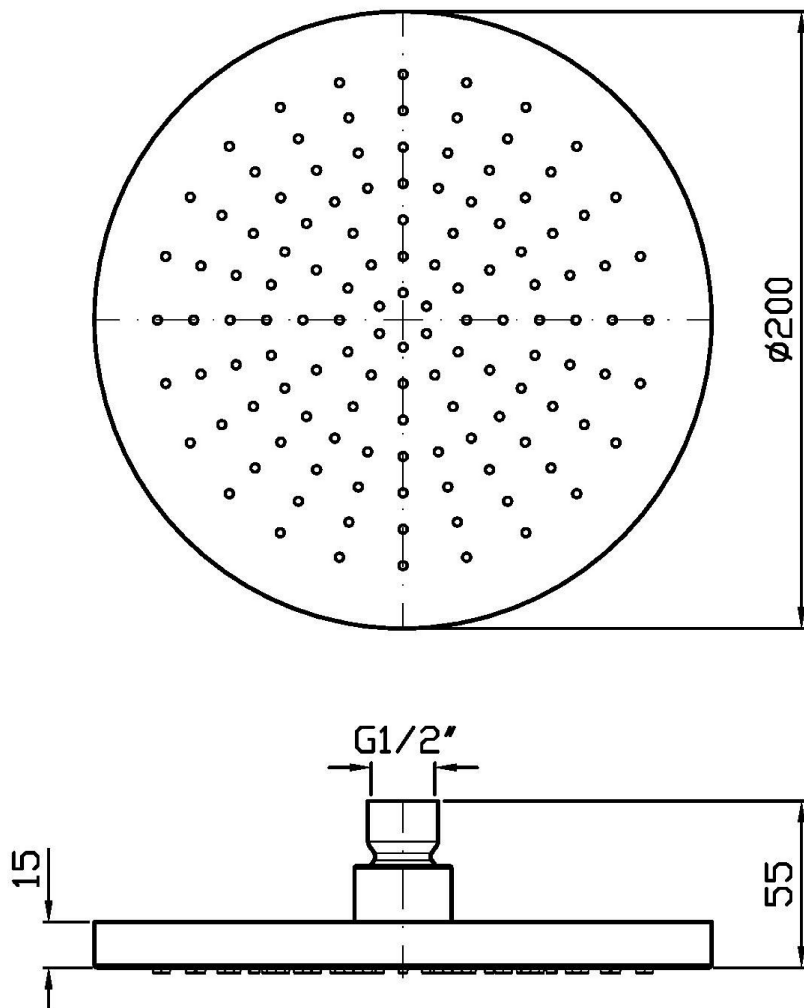

Marchio / Brand ZUCCHETTI

Classe / Class DOCCE

SHOWER

Z94263.X

Soffione Ø 200 mm. / Ø 200 mm shower head.

Soffione Ø 200 mm in acciaio inox. A getto fisso con sistema anticalcare, spessore 15 mm. Ispezionabile.
Water Saving - portata d'acqua uguale o inferiore a 9 l/min.

Ø 200 mm stainless steel shower head, with anti-limescale system. 15 mm thickness. Inspectionable.
Water Saving - water flow rate of 9 l/min or less.

Finiture / Finishes

 X	 XP31	 XP41	 XP81	 XP91
Acciaio inox spazzolato / Brushed stainless steel	Brushed PVD British gold / Brushed PVD British gold	Brushed PVD gold / Brushed PVD gold	PVD Brushed Total Black / PVD Brushed Total Black	Brushed PVD copper / Brushed PVD copper

SHOWER

Z94263.X

Disegno Complessivo / Overall Drawing

SHOWER

Z94263.X

Portate / Flowrates (lt/min)

PRESSIONE PRESSURE	1 BAR	2 BAR	3 BAR	4 BAR	5 BAR
SOFFIONE SHOWER HEAD P1	7,9	8,4	8,6	8,8	9
P2					
P3					
P4					
P5					

SHOWER

Z94263.X

Pesi e Misure / Weights and Sizes

Peso (Kg) Weight (lb)	1,20 (Kg)	2,65 (lb)
Volume test (dc3) - (in3)	3,80 (dc3)	231,89 (in3)
h (mm) - (in)	70,00 (mm)	2,76 (in)
L1 (mm) - (in)	230,00 (mm)	9,06 (in)
L2 (mm) - (in)	240,00 (mm)	9,45 (in)