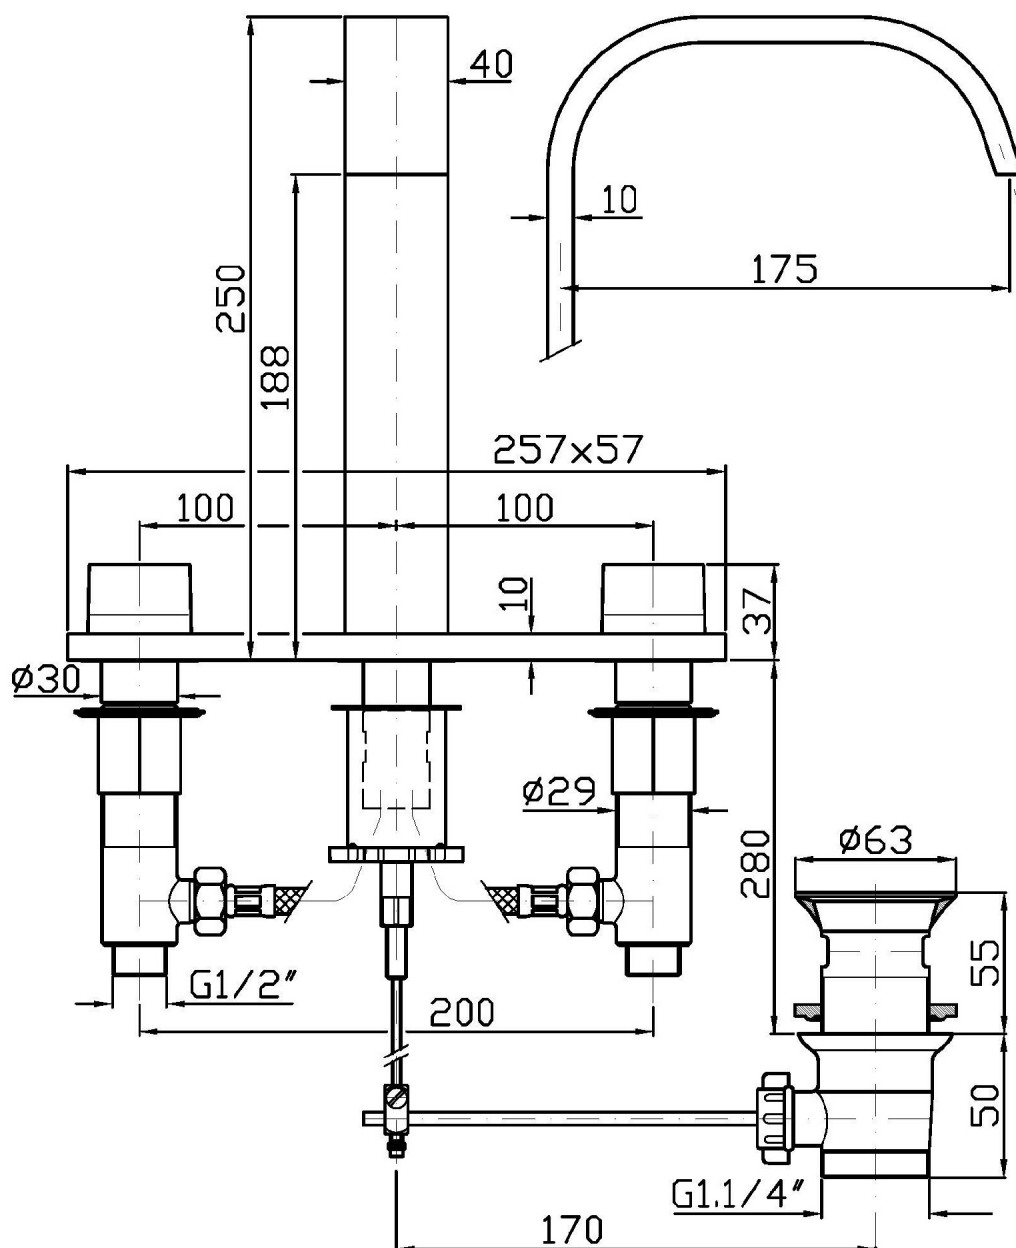

## AGUABLU

ZA5417

Batteria lavabo a 3 fori. / 3 hole basin mixer.

Batteria lavabo a 3 fori, scarico da 1 ¼", flessibili di collegamento.

3 hole basin mixer, 1 ¼" pop-up waste, flexible tails.

## AGUABLU

ZA5417

Disegno Complessivo / Overall Drawing

## AGUABLU

ZA5417 Pesì e Misure / Weights and Sizes

Peso ( Kg ) Weight ( lb )	4,17 ( Kg )	9,193182 ( lb )
Volume ( dc3 ) - ( in3 )	11,01 ( dc3 )	0,000672 ( in3 )
h ( mm ) - ( in )	90 ( mm )	3,543309 ( in )
L1 ( mm ) - ( in )	335 ( mm )	13,1889835 ( in )
L2 ( mm ) - ( in )	365 ( mm )	14,3700865 ( in )