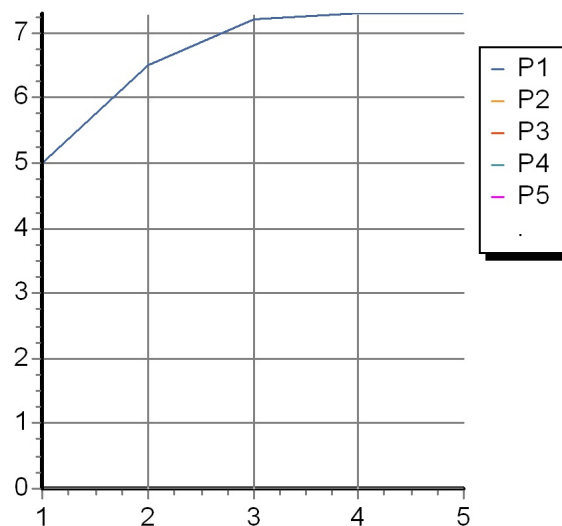

## AGUABLU

ZA5417 Portate / Flowrates (lt/min)

PRESSIONE PRESSURE	1 BAR	2 BAR	3 BAR	4 BAR	5 BAR
LAVABO BASIN	5	6,5	7,2	7,3	7,3
P1					
P2					
P3					
P4					
P5					

## AGUABLU

ZA5417 Pesì e Misure / Weights and Sizes

Peso ( Kg ) Weight ( lb )	4,17 ( Kg )	9,193182 ( lb )
Volume ( dc3 ) - ( in3 )	11,01 ( dc3 )	0,000672 ( in3 )
h ( mm ) - ( in )	90 ( mm )	3,543309 ( in )
L1 ( mm ) - ( in )	335 ( mm )	13,1889835 ( in )
L2 ( mm ) - ( in )	365 ( mm )	14,3700865 ( in )