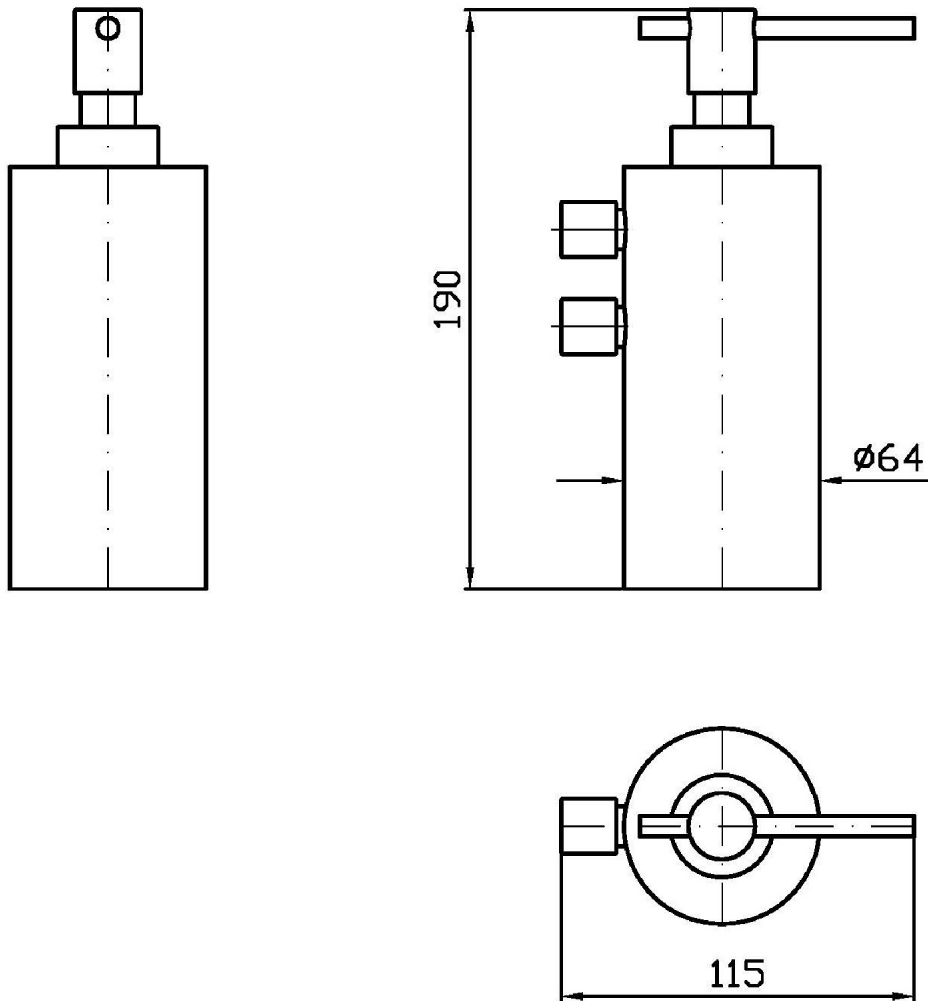

Marchio / Brand ZUCCHETTI

Classe / Class INOX

HELM

ZAD815.X

Dispenser a muro. / Wall mounted soap dispenser.

Dispenser a muro, in acciaio inox.

Stainless steel wall mounted soap dispenser.

Finiture / Finishes

HELM

ZAD815.X

Disegno Complessivo / Overall Drawing

HELM

ZAD815.X**Pesi e Misure / Weights and Sizes**

Peso (Kg) Weight (lb)	1,51 (Kg)	3,33 (lb)
Volume test (dc3) - (in3)	3,32 (dc3)	202,60 (in3)
h (mm) - (in)	93,00 (mm)	3,66 (in)
L1 (mm) - (in)	162,00 (mm)	6,38 (in)
L2 (mm) - (in)	220,00 (mm)	8,66 (in)