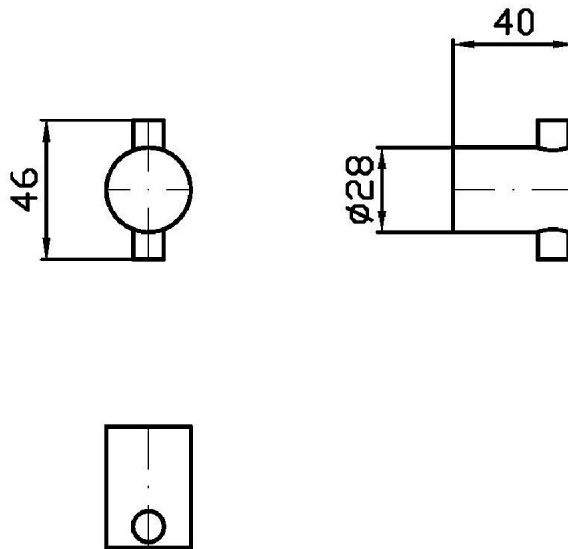

## HELM

**ZAD850.X****Pesi e Misure / Weights and Sizes**

Peso ( Kg ) Weight ( lb )	0,14 ( Kg )	0,31 ( lb )
Volume test ( dc3 ) - ( in3 )	0,55 ( dc3 )	33,56 ( in3 )
h ( mm ) - ( in )	70,00 ( mm )	2,76 ( in )
L1 ( mm ) - ( in )	80,00 ( mm )	3,15 ( in )
L2 ( mm ) - ( in )	98,00 ( mm )	3,86 ( in )