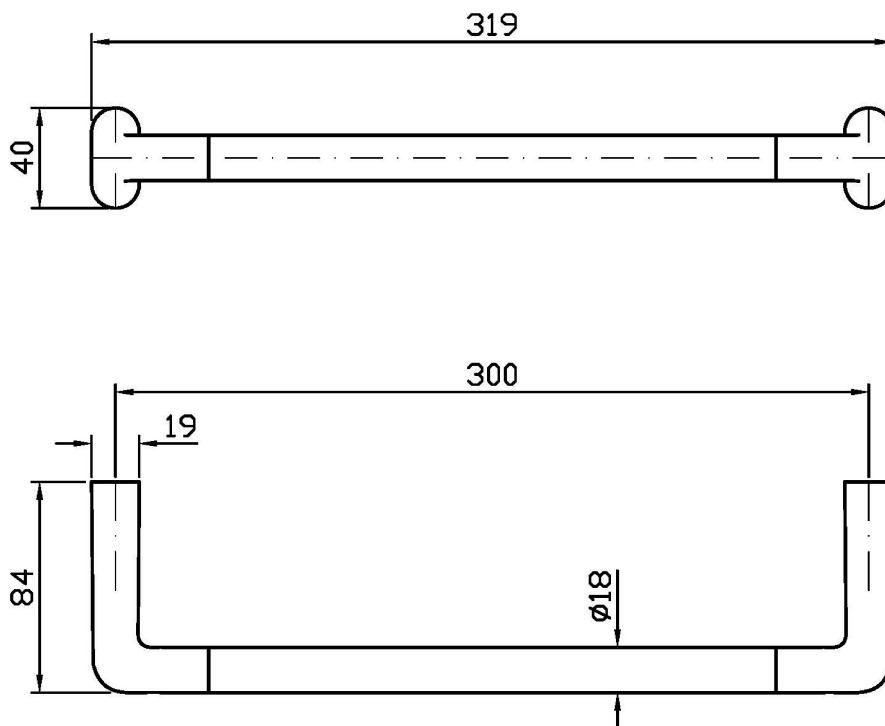

MEDAMEDA

ZAD920

Porta salviette. / Towel holder.

Porta salviette L. 300 mm.

Towel holder length 300 mm.

Finiture / Finishes

							
Cromo / Chrome	C3 Nickel Spazzolato / Brushed Nickel	C8 Nickel Lucido / Polished Nickel	C40 Oro / Gold	C41 Oro spazzolato / Brushed Gold	C50 Metal Black / Metal Black	C51 Metal Black spazzolato / Brushed Metal Black	N1 Nero Opaco Goffrato / Embossed Matt Black

MEDAMEDA

ZAD920

Disegno Complessivo / Overall Drawing

MEDAMEDA

ZAD920**Pesi e Misure / Weights and Sizes**

Peso (Kg) Weight (lb)	1,10 (Kg)	2,43 (lb)
Volume test (dc3) - (in3)	1,99 (dc3)	121,44 (in3)
h (mm) - (in)	55,00 (mm)	2,17 (in)
L1 (mm) - (in)	100,00 (mm)	3,94 (in)
L2 (mm) - (in)	360,00 (mm)	14,17 (in)