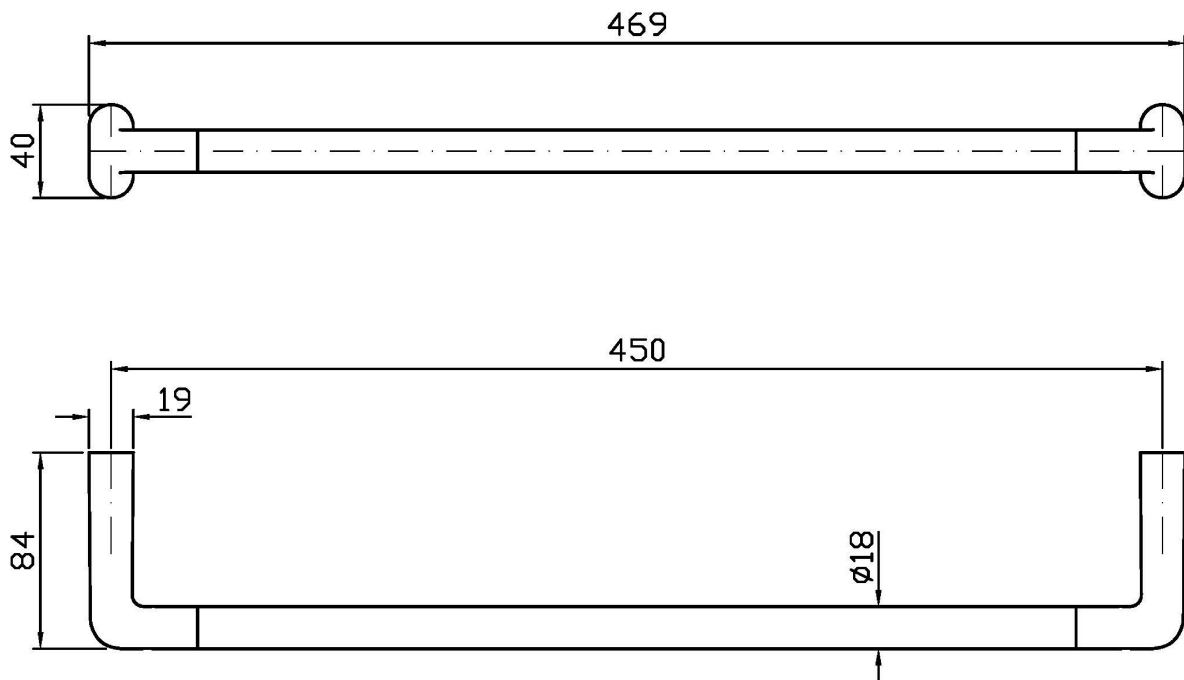

MEDAMEDA

ZAD921

Porta salviette. / Towel holder.

Porta salviette L. 450 mm.

Towel holder, length 450 mm.

Finiture / Finishes

							
Cromo / Chrome	C3 Nickel Spazzolato / Brushed Nickel	C8 Nickel Lucido / Polished Nickel	C40 Oro / Gold	C41 Oro spazzolato / Brushed Gold	C50 Metal Black / Metal Black	C51 Metal Black spazzolato / Brushed Metal Black	N1 Nero Opaco Goffrato / Embossed Matt Black

MEDAMEDA

ZAD921

Disegno Complessivo / Overall Drawing

MEDAMEDA

ZAD921 Pesì e Misure / Weights and Sizes

Peso (Kg) Weight (lb)	1,21 (Kg)	2,67 (lb)
Volume test (dc3) - (in3)	3,61 (dc3)	220,30 (in3)
h (mm) - (in)	55,00 (mm)	2,17 (in)
L1 (mm) - (in)	100,00 (mm)	3,94 (in)
L2 (mm) - (in)	655,00 (mm)	25,79 (in)