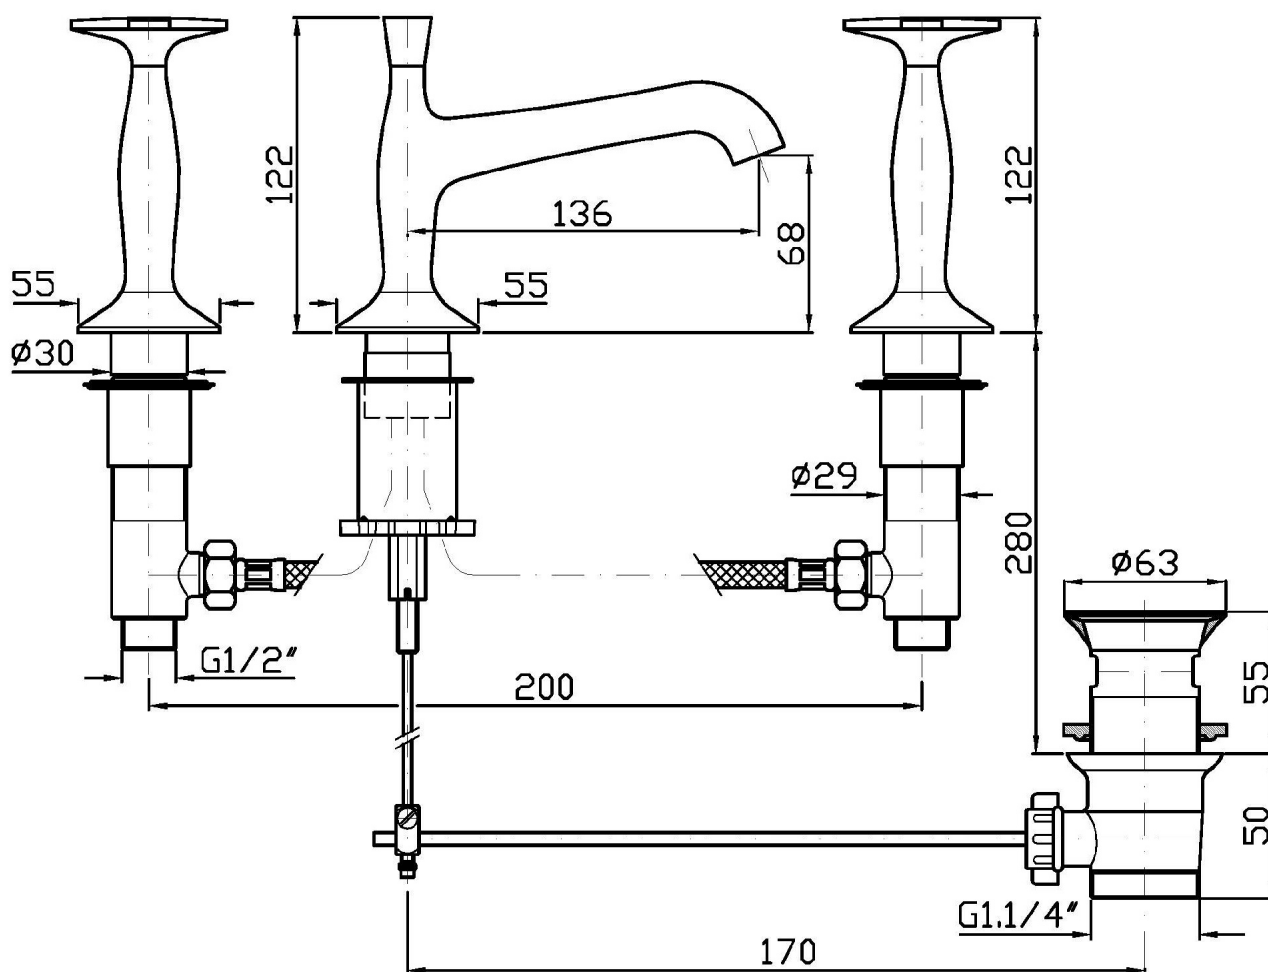

BELLAGIO

ZB1425

Disegno Complessivo / Overall Drawing