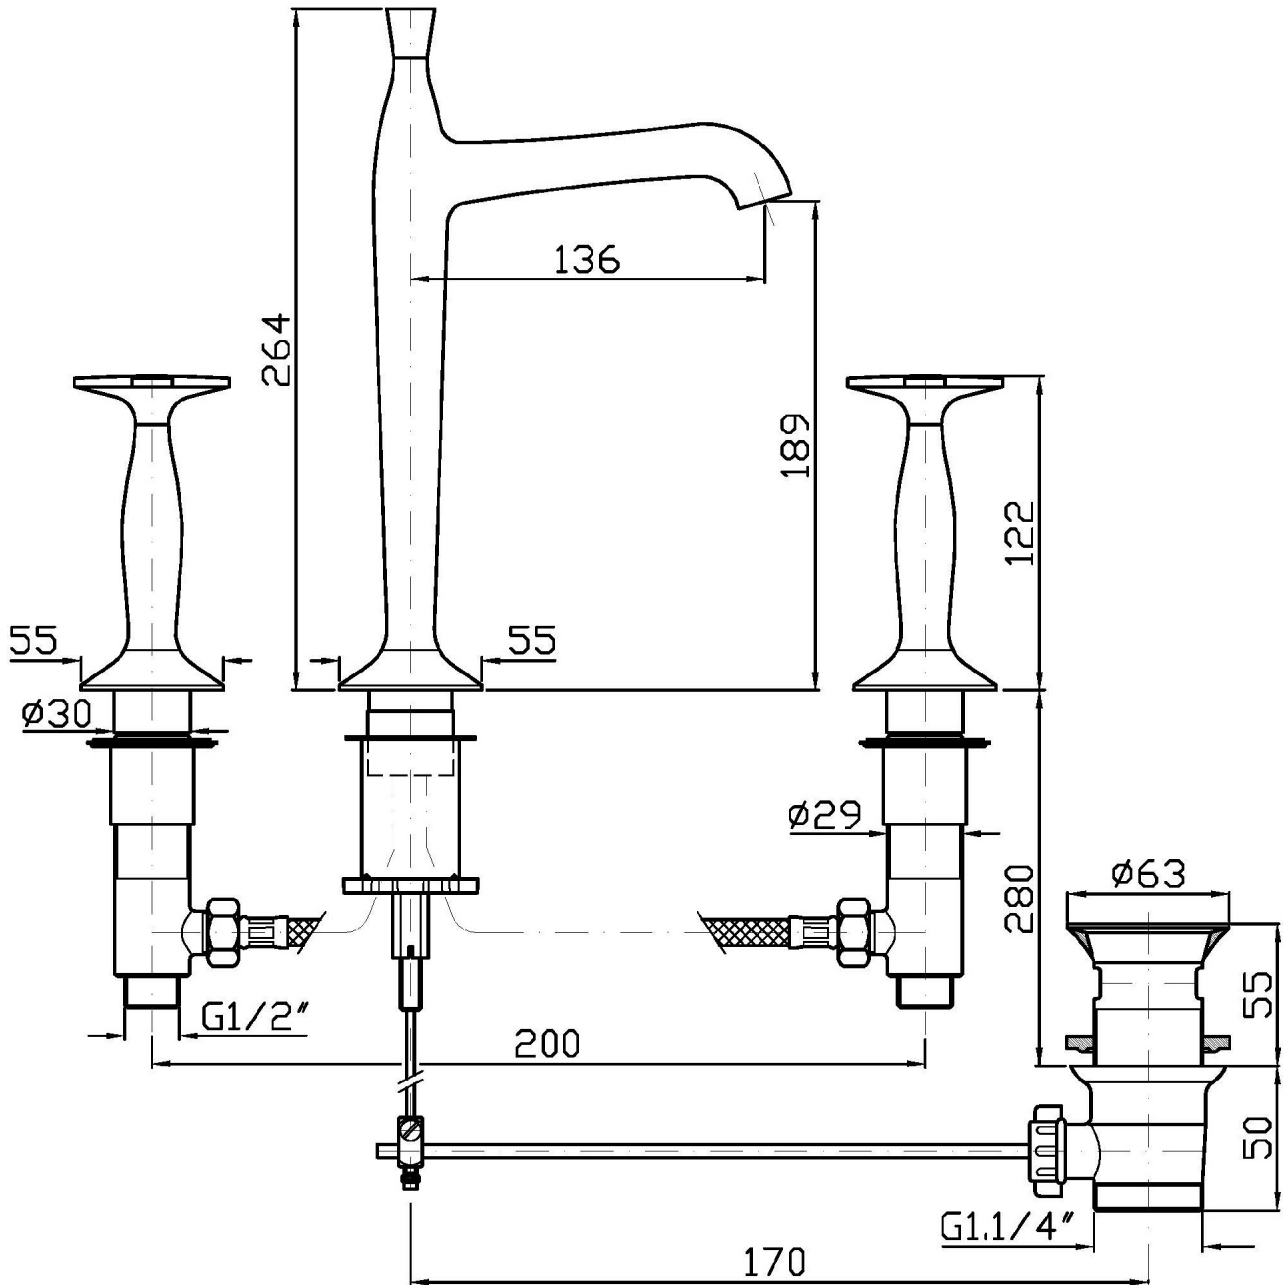

## BELLAGIO

ZB1426

Batteria lavabo a 3 fori, bocca alta. / 3 hole basin mixer, high spout.

Batteria lavabo a 3 fori con aeratore, bocca alta, scarico da 1 ¼", flessibili di collegamento.

3 hole basin mixer with aerator, high spout, 1 ¼" pop-up waste, flexible tails.

## BELLAGIO

ZB1426

Disegno Complessivo / Overall Drawing

## BELLAGIO

ZB1426 Pesì e Misure / Weights and Sizes

|                           |               |                   |
|---------------------------|---------------|-------------------|
| Peso ( Kg ) Weight ( lb ) | 4,74 ( Kg )   | 10,449804 ( lb )  |
| Volume ( dc3 ) - ( in3 )  | 11,01 ( dc3 ) | 0,000672 ( in3 )  |
| h ( mm ) - ( in )         | 90 ( mm )     | 3,543309 ( in )   |
| L1 ( mm ) - ( in )        | 335 ( mm )    | 13,1889835 ( in ) |
| L2 ( mm ) - ( in )        | 365 ( mm )    | 14,3700865 ( in ) |