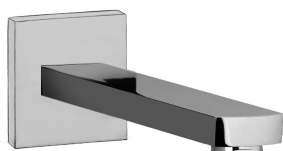

COLLECTION

accessori - fittings

PRODUCT IMAGE

TECHNICAL DRAWING

DESCRIPTION

Wall spout complete with:

- aerator M28x1
- metal wall plate 70x70mm
- 1/2"G connection

ART.

ZBOC 111 . .

with length l. 197mm

- width l. 42mm

FINISHES

ZBOC

- CR - cromo
- BO - bianco opaco
- NO - nero opaco
- ST - finitura steel looking

PRODUCT PAGE

www.paffoni.it