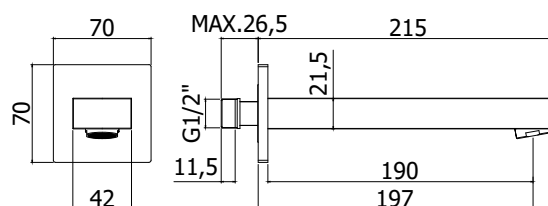

COLLECTION

accessori - fittings

PRODUCT IMAGE

TECHNICAL DRAWING

DESCRIPTION

Wall spout complete with:

- aerator M28x1
- metal wall plate 70x70mm
- 1/2"G connection

ART.

ZBOC 111 . .

with length l. 197mm

- width l. 42mm

FINISHES

ZBOC

- CR - cromo
- BO - bianco opaco
- NO - nero opaco
- ST - finitura steel looking

PRODUCT PAGE

www.paffoni.it